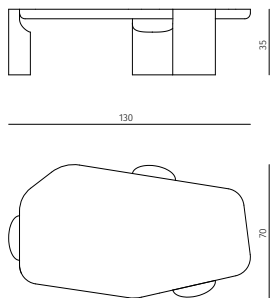

LOB

Collection
Design / Christophe Delcourt

LOB

Collection

Design / Christophe Delcourt

low table

dimensions : 112 x 102 x h 35 cm

Materials	Finishes
walnut legs/ travertin top	choice of walnut tints / Roman
brushed oak legs/ travertin top	choice of brushed oak tints / Roman, natural-filled
brushed oak legs / marble top	choice of brushed oak tints / Kuros
walnut legs / brushed oak top	choice of walnut tints / choice of brushed oak tints
lacquered legs / brushed oak top	RAL range / choice of brushed oak tints
brushed oak legs / lacquered top	choice of brushed oak tints / RAL range
brushed spruce legs / lacquered top	choice of brushed spruce tints / RAL range

low table

dimensions : 130 x 70 x h 35 cm

Materials	Finishes
walnut legs/ travertin top	choice of walnut tints / Roman
brushed oak legs/ travertin top	choice of brushed oak tints / Dark, grey-filled
brushed oak legs / marble top	choice of brushed oak tints/ Black & Gold
brushed oak legs / marble top	choice of brushed oak tints/ Kuros

LOB

Collection

Design / Christophe Delcourt

side table

dimensions : 84 x 72 x h 55 cm

Materials	Finishes
walnut legs/ travertin top	choice of walnut tints / Roman
brushed oak legs/ travertin top	choice of brushed oak tints / Roman, natural-filled
brushed oak legs / marble top	choice of brushed oak tints / Saint Laurent
brushed oak legs / marble top	choice of brushed oak tints / Kuros
walnut legs / brushed oak top	choice of walnut tints / choice of brushed oak tints
lacquered legs / brushed oak top	RAL range / choice of brushed oak tints
brushed oak legs / lacquered top	choice of brushed oak tints / RAL range
brushed spruce legs / lacquered top	choice of brushed spruce tints / RAL range