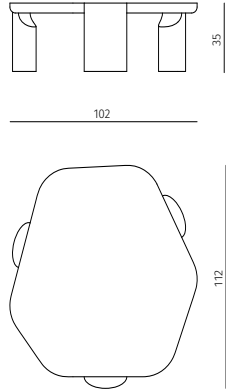

LOB

Collection
Design / Christophe Delcourt

LOB

Collection

Design / Christophe Delcourt

low table

dimensions : 112 x 102 x h 35 cm

Materials	Finishes
walnut legs/ travertin top	choice of walnut tints / Roman
brushed oak legs/ travertin top	choice of brushed oak tints / Roman, natural-filled
brushed oak legs / marble top	choice of brushed oak tints / Kuros
walnut legs / brushed oak top	choice of walnut tints / choice of brushed oak tints
lacquered legs / brushed oak top	RAL range / choice of brushed oak tints
brushed oak legs / lacquered top	choice of brushed oak tints / RAL range
brushed spruce legs / lacquered top	choice of brushed spruce tints / RAL range

low table

dimensions : 130 x 70 x h 35 cm

Materials	Finishes
walnut legs/ travertin top	choice of walnut tints / Roman
brushed oak legs/ travertin top	choice of brushed oak tints / Dark, grey-filled
brushed oak legs / marble top	choice of brushed oak tints/ Black & Gold
brushed oak legs / marble top	choice of brushed oak tints/ Kuros

LOB

Collection

Design / Christophe Delcourt

side table

dimensions : 84 x 72 x h 55 cm

Materials	Finishes
walnut legs/ travertin top	choice of walnut tints / Roman
brushed oak legs/ travertin top	choice of brushed oak tints / Roman, natural-filled
brushed oak legs / marble top	choice of brushed oak tints / Saint Laurent
brushed oak legs / marble top	choice of brushed oak tints / Kuros
walnut legs / brushed oak top	choice of walnut tints / choice of brushed oak tints
lacquered legs / brushed oak top	RAL range / choice of brushed oak tints
brushed oak legs / lacquered top	choice of brushed oak tints / RAL range
brushed spruce legs / lacquered top	choice of brushed spruce tints / RAL range