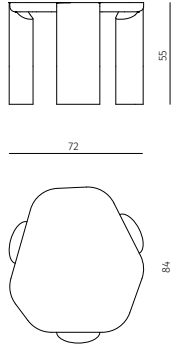

LOB

Collection
Design / Christophe Delcourt

LOB

Collection

Design / Christophe Delcourt

low table

dimensions : 112 x 102 x h 35 cm

Materials	Finishes
walnut legs/ travertin top	choice of walnut tints / Roman
brushed oak legs/ travertin top	choice of brushed oak tints / Roman, natural-filled
brushed oak legs / marble top	choice of brushed oak tints / Kuros
walnut legs / brushed oak top	choice of walnut tints / choice of brushed oak tints
lacquered legs / brushed oak top	RAL range / choice of brushed oak tints
brushed oak legs / lacquered top	choice of brushed oak tints / RAL range
brushed spruce legs / lacquered top	choice of brushed spruce tints / RAL range

low table

dimensions : 130 x 70 x h 35 cm

Materials	Finishes
walnut legs/ travertin top	choice of walnut tints / Roman
brushed oak legs/ travertin top	choice of brushed oak tints / Dark, grey-filled
brushed oak legs / marble top	choice of brushed oak tints/ Black & Gold
brushed oak legs / marble top	choice of brushed oak tints/ Kuros

LOB

Collection

Design / Christophe Delcourt

side table

dimensions : 84 x 72 x h 55 cm

Materials	Finishes
walnut legs/ travertin top	choice of walnut tints / Roman
brushed oak legs/ travertin top	choice of brushed oak tints / Roman, natural-filled
brushed oak legs / marble top	choice of brushed oak tints / Saint Laurent
brushed oak legs / marble top	choice of brushed oak tints / Kuros
walnut legs / brushed oak top	choice of walnut tints / choice of brushed oak tints
lacquered legs / brushed oak top	RAL range / choice of brushed oak tints
brushed oak legs / lacquered top	choice of brushed oak tints / RAL range
brushed spruce legs / lacquered top	choice of brushed spruce tints / RAL range