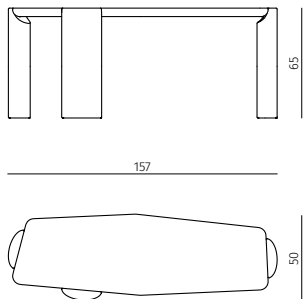

low table

dimensions : 130 x 70 x h 35 cm

Materials	Finishes
walnut legs/ travertin top	choice of walnut tints / Roman
brushed oak legs/ travertin top	choice of brushed oak tints / Dark, grey-filled
brushed oak legs / marble top	choice of brushed oak tints/ Black & Gold
brushed oak legs / marble top	choice of brushed oak tints/ Kuros

LOB

Collection

Design / Christophe Delcourt

side table

dimensions : 84 x 72 x h 55 cm

Materials	Finishes
walnut legs/ travertin top	choice of walnut tints / Roman
brushed oak legs/ travertin top	choice of brushed oak tints / Roman, natural-filled
brushed oak legs / marble top	choice of brushed oak tints / Saint Laurent
brushed oak legs / marble top	choice of brushed oak tints / Kuros
walnut legs / brushed oak top	choice of walnut tints / choice of brushed oak tints
lacquered legs / brushed oak top	RAL range / choice of brushed oak tints
brushed oak legs / lacquered top	choice of brushed oak tints / RAL range
brushed spruce legs / lacquered top	choice of brushed spruce tints / RAL range

console

dimensions : 157 x 50 x h 65 cm

Materials	Finishes
walnut legs/ travertin top	choice of walnut tints / Roman
brushed oak legs/ travertin top	choice of brushed oak tints / Roman, natural-filled
brushed oak legs / marble top	choice of brushed oak tints / Saint Laurent
brushed oak legs / marble top	choice of brushed oak tints / Kuros
walnut legs / brushed oak top	choice of walnut tints / choice of brushed oak tints
lacquered legs / brushed oak top	RAL range / choice of brushed oak tints
brushed oak legs / lacquered top	choice of brushed oak tints / RAL range
brushed spruce legs / lacquered top	choice of brushed spruce tints / RAL range