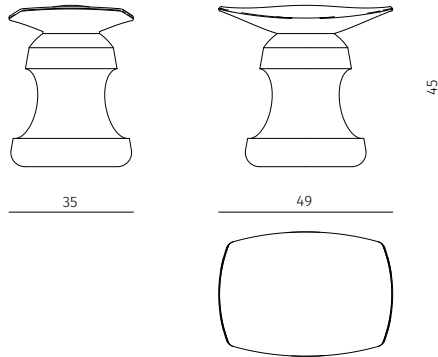

## Stool

Design / Christophe Delcourt  
Made in France / Portugal

## Stool

Design / Christophe Delcourt  
Made in France / Portugal

**stool**  
dimensions : 49 x 35 x h 45 cm  
seat height 42,5 cm

Materials	Finishes
ceramic	enamelled ceramic range
ceramic base / leather seat	enamelled ceramic range / leather range
brushed oak	choice of tints
brushed spruce	choice of tints
walnut base / leather seat	choice of tints / brown leather
travertine	beige roman unfilled
marble	black marquina
marble	white calacatta
marble	grey Saint-Laurent
marble	calacatta monet