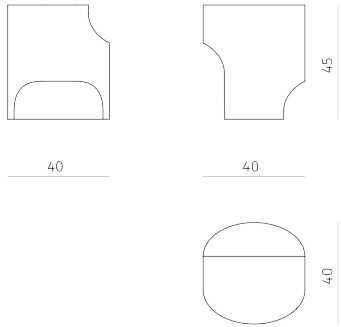

### side table

dimensions : 40 x 40 x h 45 cm

Materials	Finishes
lacquered wood	range of RAL lacquers
bronze	patinated black
bronze	brushed
bronze	polished

### side table

dimensions : 130 x 50 x h 40 cm

Materials	Finishes
lacquered wood	range of RAL lacquers

Non-contractual lead time of 8 weeks.