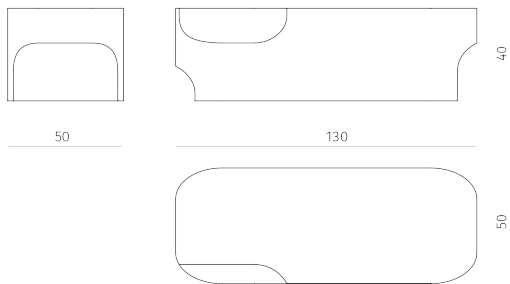

## Side table

Design / Christophe Delcourt

### side table

dimensions : 40 x 40 x h 45 cm

Materials	Finishes
lacquered wood	range of RAL lacquers
bronze	patinated black
bronze	brushed
bronze	polished

### side table

dimensions : 130 x 50 x h 40 cm

Materials	Finishes
lacquered wood	range of RAL lacquers

Non-contractual lead time of 8 weeks.