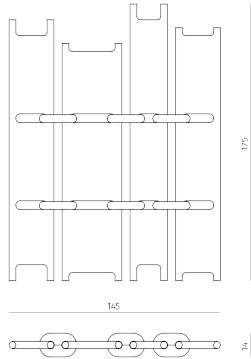

EUS

Screen

Design / Christophe Delcourt

EUS

Screen

Design / Christophe Delcourt

screen (4 parts)

dimensions : 145 x 15 x h175 cm

Materials	Finishes
brushed spruce	choice of brushed spruce tints
brushed oak	choice of brushed oak tints

screen (7 parts)

dimensions : 255 x 15 x h175 cm

Materials	Finishes
brushed spruce	choice of brushed spruce tints