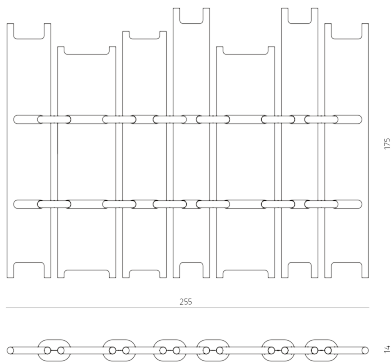

EUS

Screen

Design / Christophe Delcourt

EUS

Screen

Design / Christophe Delcourt

screen (4 parts)

dimensions : 145 x 15 x h175 cm

Materials	Finishes
brushed spruce	choice of brushed spruce tints
brushed oak	choice of brushed oak tints

screen (7 parts)

dimensions : 255 x 15 x h175 cm

Materials	Finishes
brushed spruce	choice of brushed spruce tints