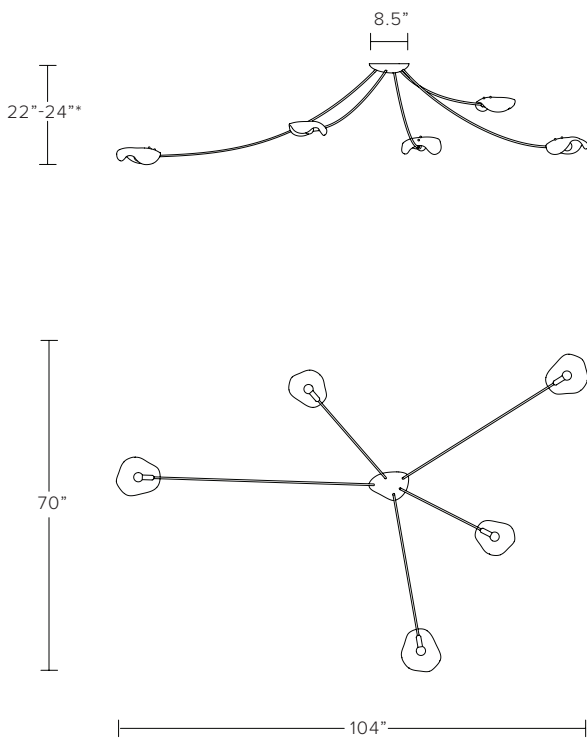

TIDAL CHANDELIER

TIDAL CHANDELIER

MODEL NO: 10180X01

Hand cast, sculpted glass crystal pieces suspended from curved metal stems flowing from a hand forged, organic mounting canopy.

AS SHOWN (IN PHOTO)

5 Piece "Low" - approx. dimensions 104"W x 70"D x 34"-36"H*
Glass - clear
Metal - brushed brass

DIMENSIONS

Available in four sizes

3 Piece "High" - 3 glass pieces
approx. dimensions 72"W x 58"D x 22"-24"H*

3 Piece "Low" - 3 glass pieces
approx. dimensions 72"W x 58"D x 34"-36"H*

5 Piece "High" - 5 glass pieces
approx. dimensions 104"W x 70"D x 22"-24"H*

5 Piece "Low" - 5 glass pieces
approx. dimensions 104"W x 70"D x 34"-36"H*

Glass - large approx. 9.5"W x 8"H
small approx. 8.5"W x 7"H

Glass dimensions may vary slightly due to sculpted process

*Due to the sculpted process of the glass, the OAD will fall with the 2" range specified

3 PIECE "HIGH", 72"W x 58"D x 22"-24"H*

3 PIECE "LOW", 72"W x 58"D x 34"-36"H*

5 PIECE "HIGH", 104"W x 70"D x 22"-24"H*

5 PIECE "LOW", 104"W x 70"D x 34"-36"H*