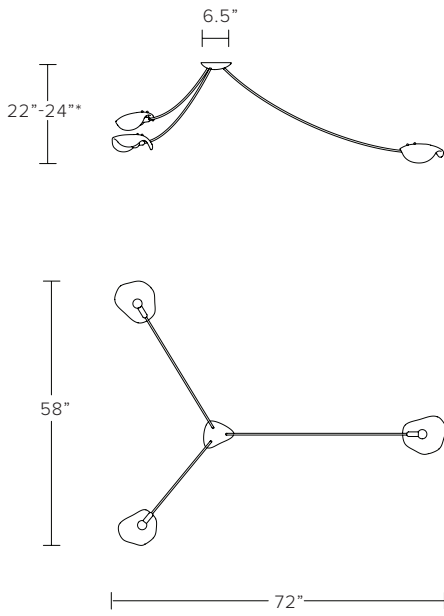

TIDAL CHANDELIER

TIDAL CHANDELIER

MODEL NO: 10180X01

Hand cast, sculpted glass crystal pieces suspended from curved metal stems flowing from a hand forged, organic mounting canopy.

AS SHOWN (IN PHOTO)

5 Piece "Low" - approx. dimensions 104"W x 70"D x 34"-36"H*
Glass - clear
Metal - brushed brass

DIMENSIONS

Available in four sizes

3 Piece "High" - 3 glass pieces
approx. dimensions 72"W x 58"D x 22"-24"H*

3 Piece "Low" - 3 glass pieces
approx. dimensions 72"W x 58"D x 34"-36"H*

5 Piece "High" - 5 glass pieces
approx. dimensions 104"W x 70"D x 22"-24"H*

5 Piece "Low" - 5 glass pieces
approx. dimensions 104"W x 70"D x 34"-36"H*

Glass - large approx. 9.5"W x 8"H
small approx. 8.5"W x 7"H

Glass dimensions may vary slightly due to sculpted process

*Due to the sculpted process of the glass, the OAD will fall with the 2" range specified

3 PIECE "HIGH", 72"W x 58"D x 22"-24"H*

3 PIECE "LOW", 72"W x 58"D x 34"-36"H*

5 PIECE "HIGH", 104"W x 70"D x 22"-24"H*

5 PIECE "LOW", 104"W x 70"D x 34"-36"H*