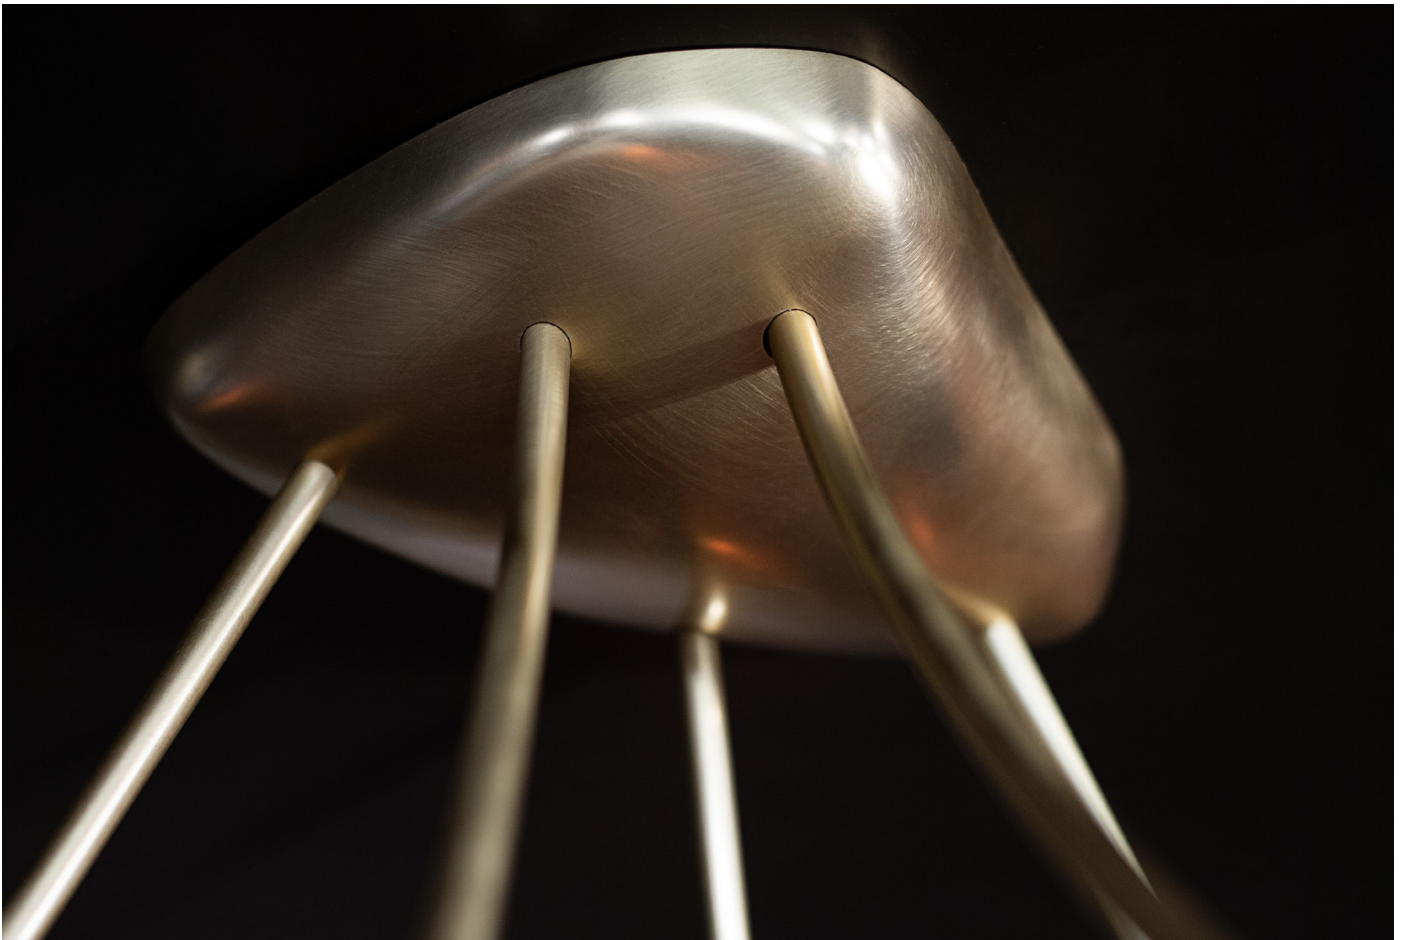

TIDAL CHANDELIER

TIDAL CHANDELIER

MODEL NO: 10180X01

Hand cast, sculpted glass crystal pieces suspended from curved metal stems flowing from a hand forged, organic mounting canopy.

AS SHOWN (IN PHOTO)

5 Piece "Low" - approx. dimensions 104"W x 70"D x 34"-36"H*
Glass - clear
Metal - brushed brass

DIMENSIONS

Available in four sizes

3 Piece "High" - 3 glass pieces
approx. dimensions 72"W x 58"D x 22"-24"H*

3 Piece "Low" - 3 glass pieces
approx. dimensions 72"W x 58"D x 34"-36"H*

5 Piece "High" - 5 glass pieces
approx. dimensions 104"W x 70"D x 22"-24"H*

5 Piece "Low" - 5 glass pieces
approx. dimensions 104"W x 70"D x 34"-36"H*

Glass - large approx. 9.5"W x 8"H
small approx. 8.5"W x 7"H

Glass dimensions may vary slightly due to sculpted process

*Due to the sculpted process of the glass, the OAD will fall with the 2" range specified

ELECTRICAL

25W incandescent bulb per socket included

4W LED alternative available

AVAILABLE FINISHES

Glass Crystal Color- clear

Glass Crystal Finish- standard, with iridescence, soft etched

Hand-etched glass has naturally variegated surface