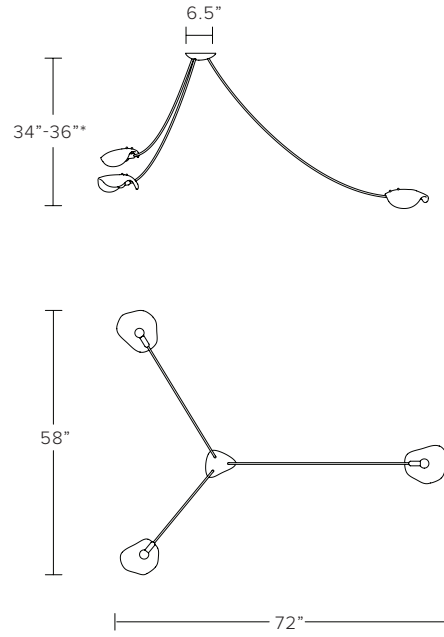

TIDAL CHANDELIER

TIDAL CHANDELIER

MODEL NO: 10180X01

Hand cast, sculpted glass crystal pieces suspended from curved metal stems flowing from a hand forged, organic mounting canopy.

AS SHOWN (IN PHOTO)

5 Piece "Low" - approx. dimensions 104"W x 70"D x 34"-36"H*
Glass - clear
Metal - brushed brass

DIMENSIONS

Available in four sizes

3 Piece "High" - 3 glass pieces
approx. dimensions 72"W x 58"D x 22"-24"H*

3 Piece "Low" - 3 glass pieces
approx. dimensions 72"W x 58"D x 34"-36"H*

5 Piece "High" - 5 glass pieces
approx. dimensions 104"W x 70"D x 22"-24"H*

5 Piece "Low" - 5 glass pieces
approx. dimensions 104"W x 70"D x 34"-36"H*

Glass - large approx. 9.5"W x 8"H
small approx. 8.5"W x 7"H

Glass dimensions may vary slightly due to sculpted process

*Due to the sculpted process of the glass, the OAD will fall with the 2" range specified

3 PIECE "HIGH", 72"W x 58"D x 22"-24"H*

3 PIECE "LOW", 72"W x 58"D x 34"-36"H*

5 PIECE "HIGH", 104"W x 70"D x 22"-24"H*

5 PIECE "LOW", 104"W x 70"D x 34"-36"H*