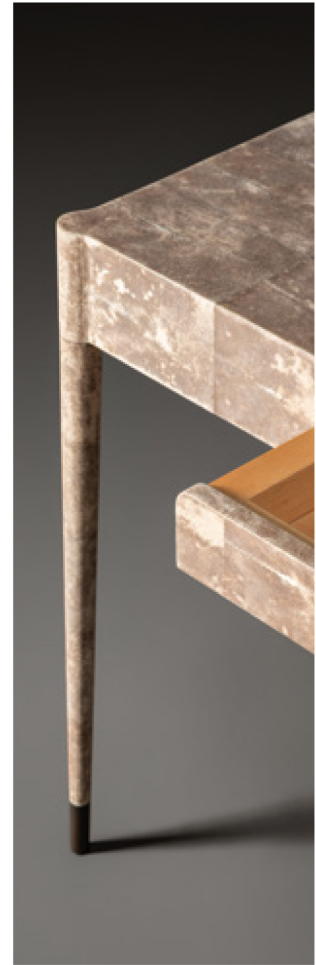

ALEXANDER  
LAMONT

## Ledge Console Desk

FG004648

*A bijou desk or console table with hand-carved shoulders, a single draw lined in Maple. Natural Distress Shagreen covers the entire piece creating a wonderful texture and tone. Bronze feet.*

Inches	W 18 <sup>7</sup> / <sub>8</sub> in	L 46 <sup>7</sup> / <sub>8</sub> in	H 29 <sup>3</sup> / <sub>4</sub> in
Centimetres	W 48 cm	D 119 cm	H 75.5 cm

Materials : Natural Distress Shagreen, Bronze Patina, Maple  
App. weight : 25 kgs. / 55 lbs.