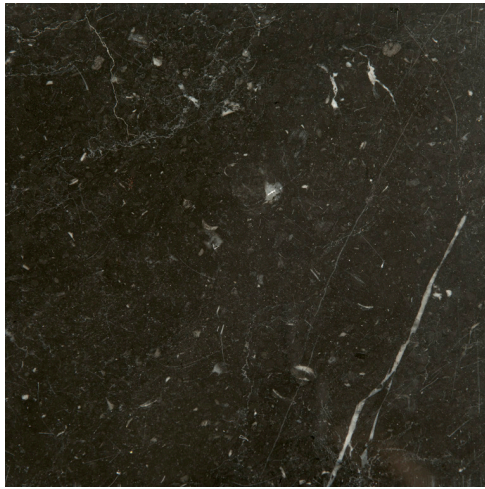

### Materials

\*polished bronze and marble

### Marble

nero marquita, sahara noir, carrara, calacutta or statuary

### Lead time

8-12 weeks

\*Polished bronze is left unlacquered as a live finish, in order to allow a rich, natural patina to develop over time.

The Petra table legs are made with the age old technique of sand-casting, which can produce pitting and surface variations in the metal. We see these as beauty marks that highlight the unique and hand-made nature of each piece.