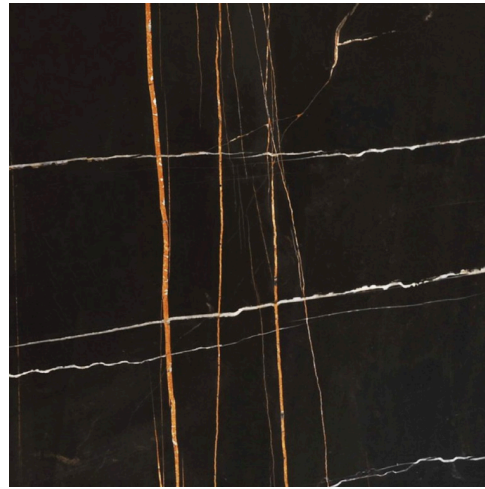

The Petra Coffee Table features an oval marble table top and four solid bronze legs, sand-cast from hand-formed molds. The bulbous, sculptural legs are inspired by the strong and elegant hind legs of a camel.

### Marble

nero marquita, sahara noir, carrara, calacutta or statuary

### Lead time

8-12 weeks

\*Polished bronze is left unlacquered as a live finish, in order to allow a rich, natural patina to develop over time.

The Petra table legs are made with the age old technique of sand-casting, which can produce pitting and surface variations in the metal. We see these as beauty marks that highlight the unique and hand-made nature of each piece.

Nero Marquina

Sahara Noir

Carrara

Calacutta

Statuary

Polished Bronze