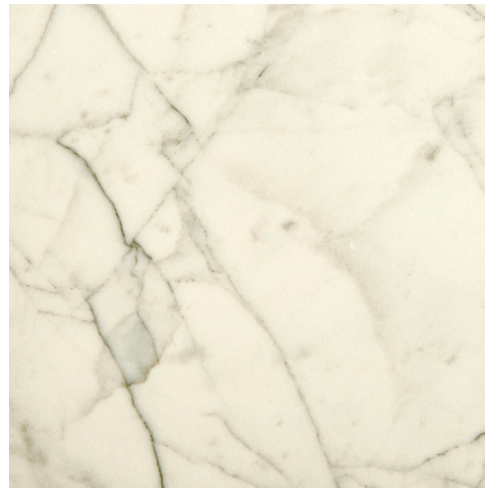

The Petra Coffee Table features an oval marble table top and four solid bronze legs, sand-cast from hand-formed molds. The bulbous, sculptural legs are inspired by the strong and elegant hind legs of a camel.

### Lead time

8-12 weeks

\*Polished bronze is left unlacquered as a live finish, in order to allow a rich, natural patina to develop over time.

The Petra table legs are made with the age old technique of sand-casting, which can produce pitting and surface variations in the metal. We see these as beauty marks that highlight the unique and hand-made nature of each piece.

Nero Marquina

Sahara Noir

Carrara

Calacutta

Statuary

Polished Bronze