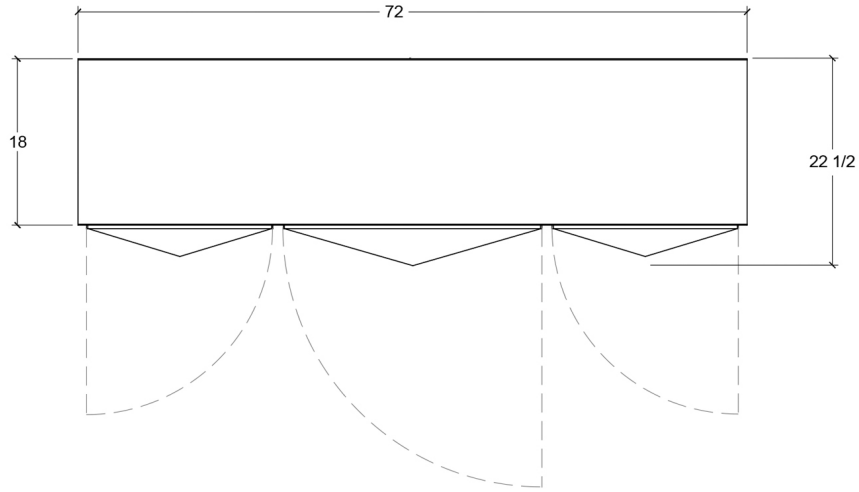

Pyramid Sideboard

---

Displaying an exquisite blend of natural materials and textures, the Pyramid Sideboard showcases three-dimensional doors hand-wrapped in goatskin parchment and subtly framed in brass. A recessed base gives the piece an ethereal appearance, as if it were floating. *Made by master cabinetmakers in Pennsylvania, the sideboards feature touch latch doors and solid wood shelves.*

## Pyramid Sideboard - Three Door

---

### Dimensions

72"W x 22.5"D x 34"H