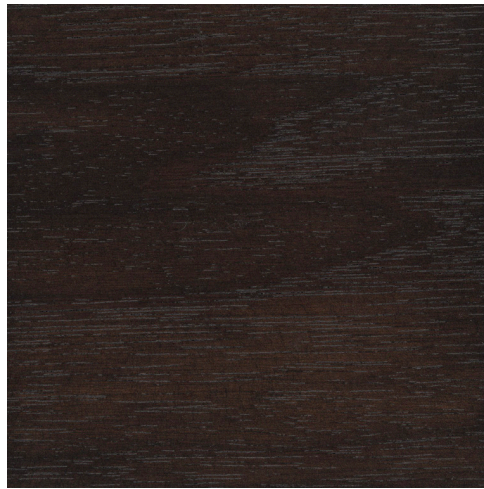

Ebonized Walnut