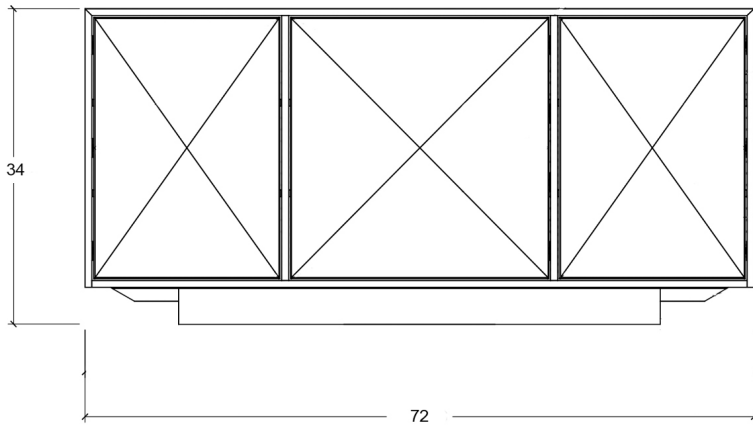

### Dimensions

72"W x 22.5"D x 34"H

### Lead time

10-14 weeks

Customization available

TV lift options available

Note: sideboard must be bolted to wall or floor, unless base is weighted upon request

Natural Goatskin Parchment

Satin Brass

Quarter Sawn White Oak