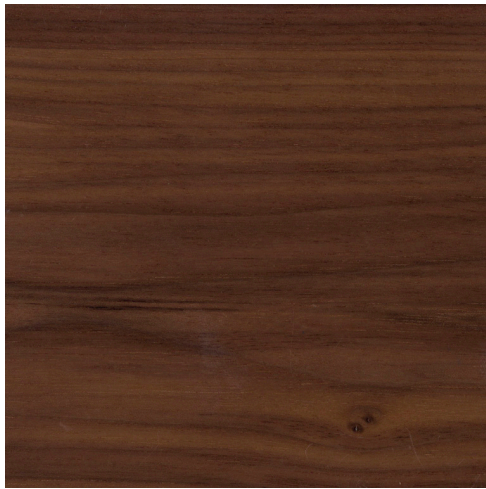

Pyramid Sideboard

---

Displaying an exquisite blend of natural materials and textures, the Pyramid Sideboard showcases three-dimensional doors hand-wrapped in goatskin parchment and subtly framed in brass. A recessed base gives the piece an ethereal appearance, as if it were floating. *Made by master cabinetmakers in Pennsylvania, the sideboards feature touch latch doors and solid wood shelves.*

### Wood

quarter-sawn white oak, walnut, ebonized walnut or bleached walnut

### Lead time

10-14 weeks

Customization available

TV lift options available

Note: sideboard must be bolted to wall or floor, unless base is weighted upon request

Natural Goatskin Parchment

Satin Brass

Quarter Sawn White Oak