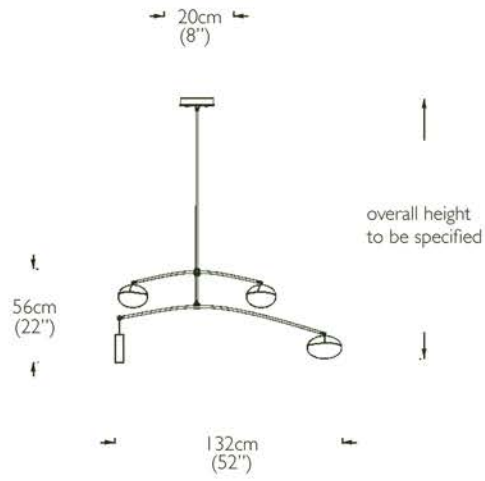

OCHRE

dimensions:

canopy size - 20cm diam (8" diam)
 fixture size - 132cm w x 56cm h (52" w x 22" h)
 depth - variable up to maximum 112cm (44")
 (tier angle can be set between 0 and 90° at installation)
 pebble - 21cm w x 5cm d x 12.5cm h (8" w x 2" d x 5" h)
 overall height - to be specified

light source:

6x LED total, each 1W, 3000K, approx 80 lumens, dimmable
 UL listed

installation:

please measure from ceiling to bottom of pendant to determine overall height required so the appropriate length of stem can be provided
 stem height not adjustable
 note that the ceiling canopy and electrical connection point are not at the centre of the light fitting
 driver housed within canopy
 qualified electrician necessary for installation

weight:

approx 15kg (30lbs)

lead time:

12 - 14 weeks if not in stock

also available:

five tier - 142cm w x 102cm h (56" w x 40" h)
 triple tier - 142cm w x 66cm h (56" w x 26" h)
 double tier 4 pebbles - 142cm w x 48cm h (56" w x 19" h)
 single pendant - 132cm w x 5.6cm d x 35cm h (52" w x 2½" d x 14" h)