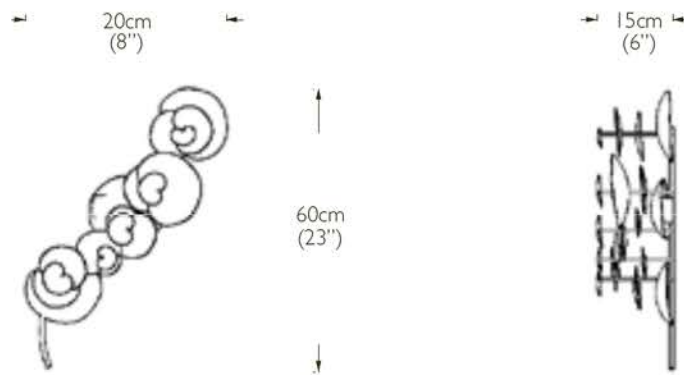

OCHRE

colours shown are a general indication of the actual finish
p
a
t
i
n
a
t
e
d
b
r
a
s
s
p
e
w
t
e
r

dimensions: 20cm w x 15cm d x 60cm h (8" w x 6" d x 23" h)
light source: 5x LED total, each 1W, 2700K, approx 80 lumens
US dimmable, EU/UK non dimmable
(dimmable with remote driver, please enquire)
installation: driver housed within wall fitting
qualified electrician necessary for installation
weight: approx 1.5kg (3½lbs)
lead time: 10 - 12 weeks if not in stock

also available small wall light - 20cm w x 15cm d x 33cm h (8" w x 6" d x 13" h)
light source: 2x LED total, each 1W, 2700K, approx 80 lumens
weight: approx 1kg (2¼lbs)
custom sizes available - please enquire