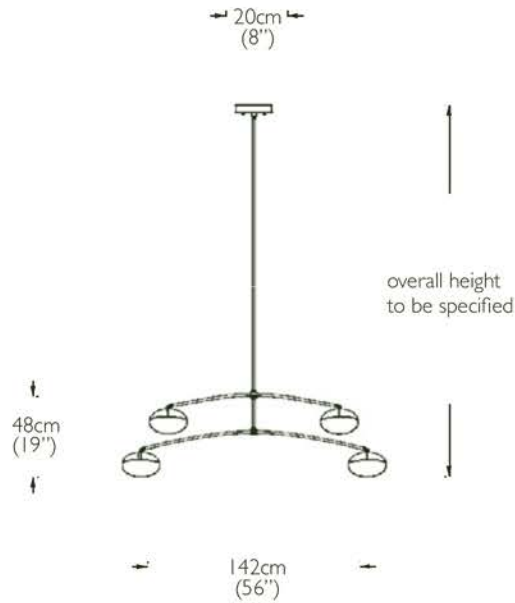

OCHRE

colours shown are a general indication of the actual finish

antique brass
satin nickel
blackened nickel

dimensions:

canopy size - 20cm diam (8" diam)
 fixture size - 142cm w x 48cm h (56" w x 19" h)
 depth - variable up to maximum 112cm (44")
 (tier angle can be set between 0 and 90° at installation)
 pebble - 21cm w x 5cm d x 12.5cm h (8" w x 2" d x 5" h)
 overall height - to be specified

light source:

8x LED total, each 1W, 3000K, approx 80 lumens,
 dimmable (UL listed)

installation:

please measure from ceiling to bottom of pendant to determine
 overall height required so the appropriate length of stem can be provided
 stem height not adjustable
 driver housed within canopy
 qualified electrician necessary for installation

weight:

approx 15kg (30lbs)

lead time:

12 - 14 weeks if not in stock

also available:

3 pebbles with counterweight - 132cm w x 56cm h (52" w x 22" h)

light source:

6x LED total, each 1W, 3000K, approx 80 lumens, dimmable

installation:

note that the ceiling canopy and electrical connection point are not
 at the centre of the light fitting

weight:

approx 15kg (30lbs)

gaia pendant double tier 3 and 4 pebbles

solid glass drops illuminated by LED, antique brass, blackened or satin nickel cap with matching arm, canopy and counterweight