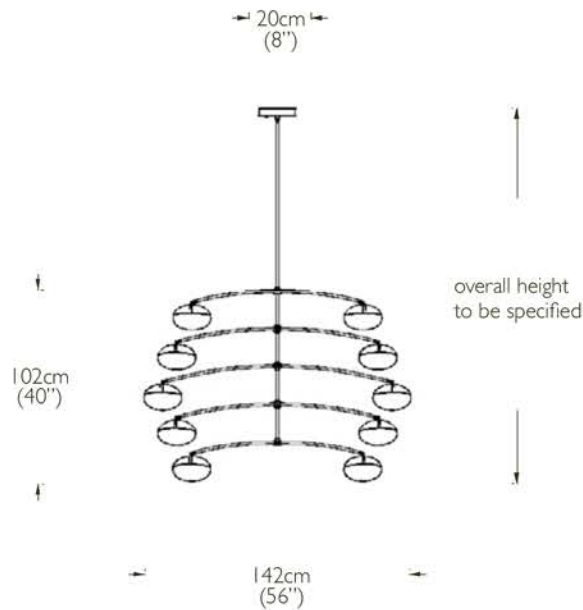

OCHRE

colours shown are a general indication of the actual finish

antique brass
satin nickel
blackened nickel

dimensions:

canopy size - 20cm diam (8" diam)
 fixture size - 142cm w x 102cm h (56" w x 40" h)
 depth - variable up to maximum 127cm (50")
 (tier angles can be set between 0 and 90° at installation)
 pebble - 21cm w x 5cm d x 12.5cm h (8" w x 2" d x 5" h)
 overall height - to be specified

light source:

20x LED total, each 1W, 3000K, approx 80 lumens,
 dimmable (UL listed)

installation:

please measure from ceiling to bottom of pendant to determine
 overall height required so the appropriate length of stem can be provided
 stem height not adjustable
 driver housed within canopy
 qualified electrician necessary for installation

weight:

approx 36kg (80lbs)

lead time:

12 - 14 weeks if not in stock

gaia pendant five tier

ten solid glass drops illuminated by LED, antique brass, blackened or satin nickel cap with matching arm, stem and canopy