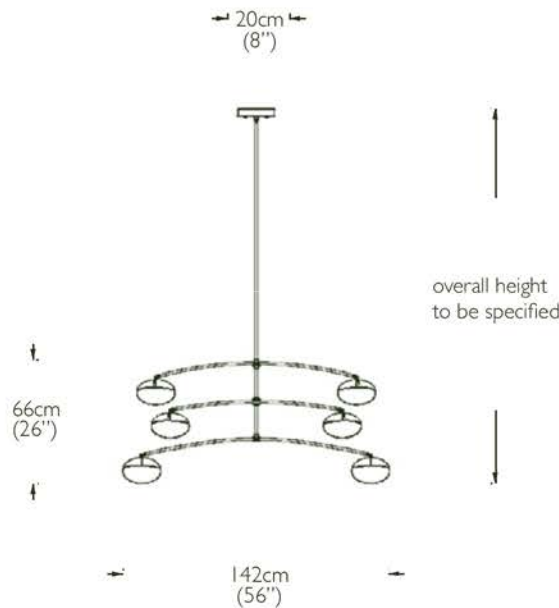

OCHRE

colours shown are a general indication of the actual finish

antique brass
satin nickel
blackened nickel

dimensions:

canopy size - 20cm diam (8" diam)
 fixture size - 142cm w x 66cm h (56" w x 26" h)
 depth - variable up to maximum 127cm (50")
 (tier angles can be set between 0 and 90° at installation)
 pebble - 21cm w x 5cm d x 12.5cm h (8" w x 2" d x 5" h)
 overall height - to be specified

light source:

12x LED total, each 1W, 3000K, approx 80 lumens,
 dimmable (UL listed)

installation:

please measure from ceiling to bottom of pendant to determine
 overall height required so the appropriate length of stem can be provided
 stem height not adjustable
 driver housed within canopy
 qualified electrician necessary for installation

weight:

approx 23kg (50lbs)

lead time:

12 - 14 weeks if not in stock

gaia pendant triple tier

six solid glass drops illuminated by LED, antique brass, blackened or satin nickel cap with matching arm, stem and canopy