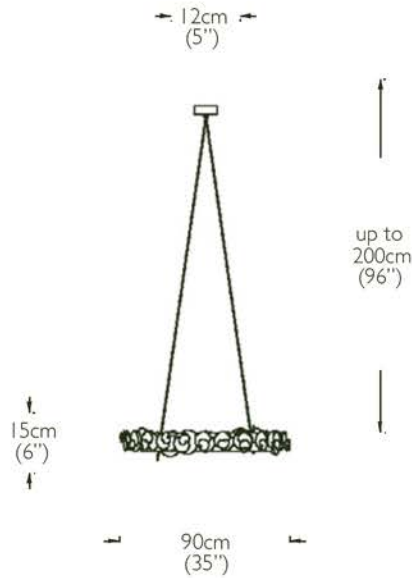

OCHRE

colours shown are a general indication of the actual finish

dimensions:

canopy - 12cm diam (5" diam)
overall - 90cm diam x 15cm h (35" diam x 6" h)

light source:

24x LED total, each 1W, 2700K, approx 80 lumens, dimmable

wiring:

patinated brass - brown twisted silk (EU/UK),
pewter - grey twisted silk (EU/UK), clear plastic (US)

installation:

4x chains adjustable up to 2m (96") and canopy matching frame finish
it is advisable to measure from ceiling to top of chandelier in
case longer chains and flex are required
driver(s) housed within product
qualified electrician necessary for installation

weight:

approx 10kg (22lbs)

lead time:

10 - 12 weeks if not in stock

also available:

115cm diam x 15cm h (45" diam x 6" h)

light source:

28x LED total, each 1W, 2700K, approx 80 lumens, dimmable

weight:

approx 15kg (33lbs)

light source:

65cm diam x 15cm h (25" diam x 6" h)

16x LED total, each 1W, 2700K, approx 80 lumens, dimmable

weight:

approx 6.5kg (14½lbs)

custom sizes available - please enquire