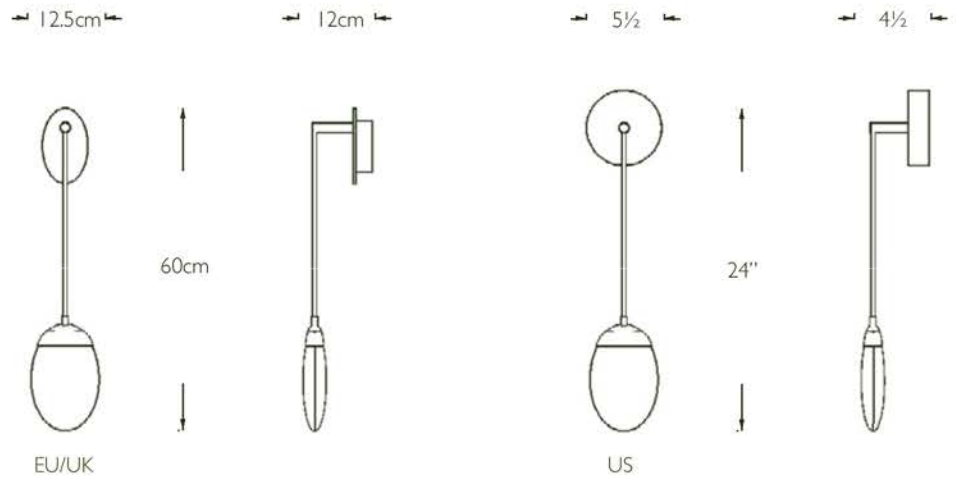

OCHRE

colours shown are a general indication of the actual finish

dimensions:

oval wall plate UK - 8.5cm w x 14cm h

round wall plate US - 5 1/2" diam

overall - 12.5cm w x 12cm d x 60cm h (5 1/2" w x 4 1/2" d x 24" h)

pebble - 12.5cm w x 5cm d x 21cm h (5" w x 2" d x 8" h)

light source:

2x LED each 1W, 2700K (US 3000K), approx. 80 lumens, US dimmable, EU/UK not dimmable (dimmable with remote driver; please enquire)

wiring:

natural textile flex (UL listed)

installation:

driver housed within wall fitting

qualified electrician necessary for installation

weight:

approx 2.5kg (6lbs)

lead time:

10 - 12 weeks if not in stock

## beach pebble wall light

solid glass drop illuminated by LED, carved oak cap with matching wall plate