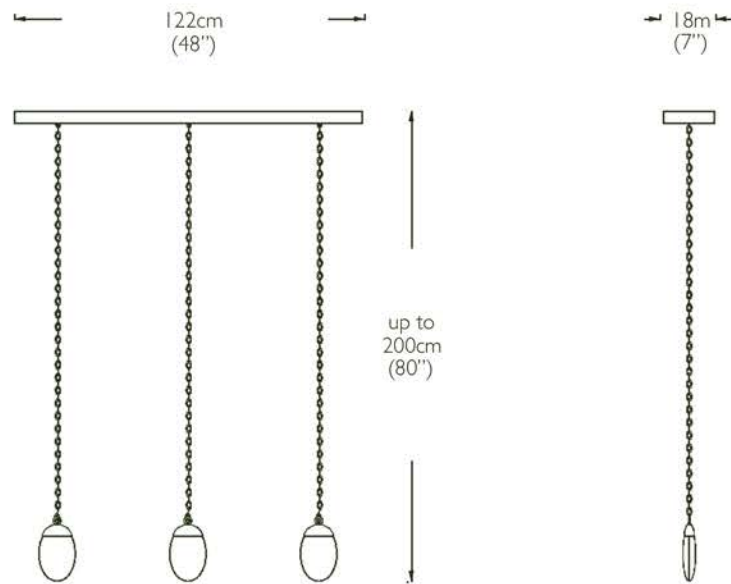

OCHRE

colours shown are a general indication of the actual finish

antique brass  
satin nickel  
blackened nickel

dimensions:

canopy size - 122cm w x 18cm d x 5.5cm h (48" w x 7" d x 2" h )

pebble - 12.5cm w x 5cm d x 21cm h (5" w x 2" d x 8" h)

overall height provided - up to 200cm (80"), to be specified (US only)

light source:

6x LED total, each 1W, 2700K (US 3000K), approx 80 lumens, dimmable

wiring:

antique brass or blackened nickel finish - brown textile flex  
satin nickel finish - grey textile flex  
(UL listed)

installation:

it is advisable to measure from ceiling to bottom of chandelier in case longer chain or wire is required

driver housed within canopy

qualified electrician necessary for installation

weight:

approx 18kg (40lbs)

lead time:

10 - 12 weeks if not in stock

custom sizes and alternative suspension styles available

please enquire