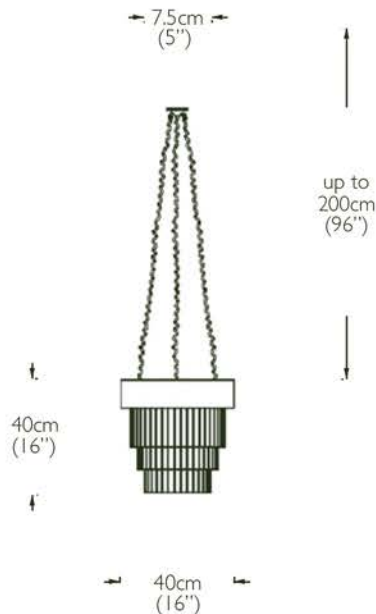

OCHRE

colours shown are a general indication of the actual finish

dimensions:

canopy - 7.5cm diam (5" diam)

overall - 40cm diam x 40cm h (16" diam x 16" h) 3 tiers

light source:

1x E27 (EU/UK), E12 (US) bulb holder, screw fitting  
bulb not supplied, dimmable bulb recommended,  
max 60 watts per bulb

wiring:

red twisted flex (EU/UK), black plastic (US)

installation:

3x dark bronze chains (EU/UK), 4x dark bronze  
chains (US) adjustable up to 2m (96")

matching ceiling canopy

it is advisable to measure from ceiling to top of chandelier in  
case longer chains and flex are required

qualified electrician necessary for installation

weight:

approx 4kg (9lbs)

lead time:

10 - 12 weeks if not in stock

also available:

20cm diam x 34.5cm h (8" diam x 14" h) 2 tiers

light source:

1x E27 (EU/UK), E12 (US) bulb holder, screw fitting

weight:

approx 2kg (4½lbs)

custom sizes available - please enquire

horn is a natural material and may react to different environmental conditions and curve slightly over time