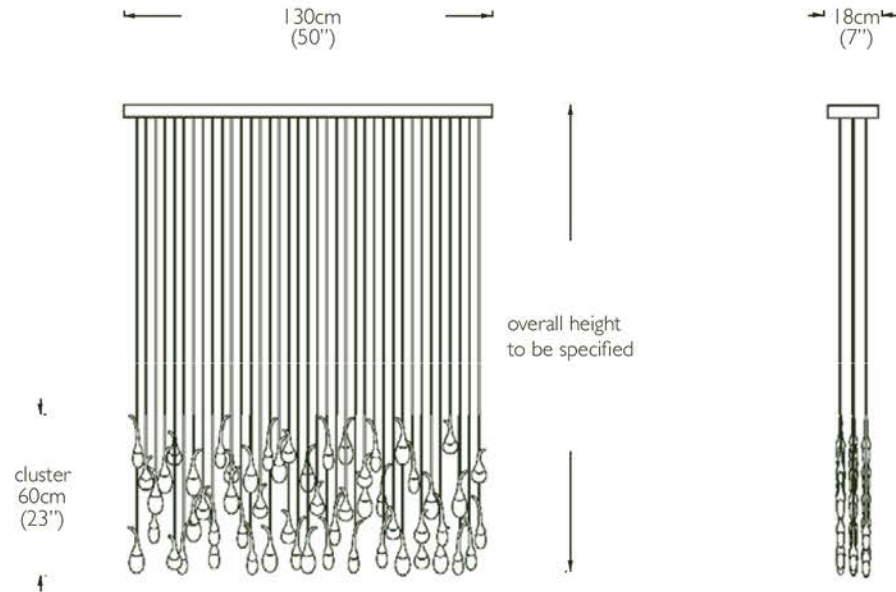

OCHRE

colours shown are a general indication of the actual finish

polished bronze
satin nickel
dark bronze
satin nickel

bud canopy
bud canopy

dimensions:

rectangular canopy size - 130cm w x 18cm d x 6.3cm h
(50" w x 7" w x 2" h)
bud cluster height - 60cm h (23" h)
overall height - to be specified

light source:

56x LED each 1W, 2700K (US 3000K), approx. 80 lumens, dimmable

wiring:

black or clear (silver) UL listed

installation:

individual tension wires (EU/UK)
patinated dark bronze ceiling canopy for bronze buds
satin nickel ceiling canopy for satin nickel buds
driver(s) housed within canopy
qualified electrician necessary for installation

weight:

approx 34kg (55lbs)

lead time:

10 - 12 weeks if not in stock
custom sizes available - please enquire

seed cloud installation rectangular 56 buds

solid cast bronze buds available in polished bronze or satin nickel finish, each housing glass drop illuminated by an LED