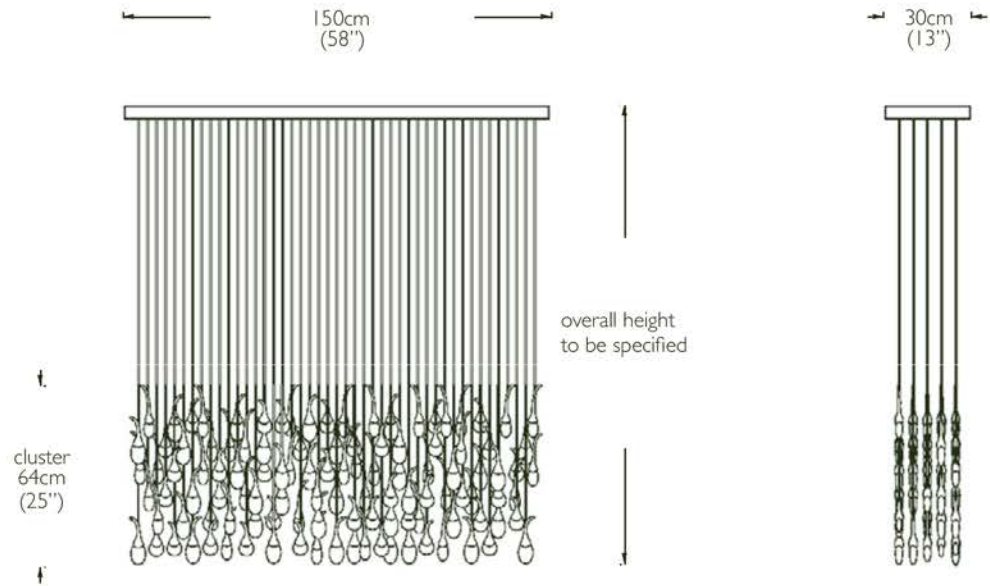

OCHRE

colours shown are a general indication of the actual finish

polished bronze  
satin nickel  
dark bronze  
satin nickel

bud  
canopy  
canopy

dimensions:

rectangular canopy size - 150cm w x 30cm d x 6.3cm h  
(58" w x 13" w x 2" h)  
bud cluster height - 64cm h (25" h)  
overall height - to be specified

light source:

112x LED each 1W, 2700K (US 3000K), approx. 80 lumens, dimmable

wiring:

black or clear (silver) UL listed

installation:

individual tension wires (EU/UK)  
patinated dark bronze ceiling canopy for bronze buds  
satin nickel ceiling canopy for satin nickel buds  
driver(s) housed within canopy  
qualified electrician necessary for installation

weight:

approx 61kg (90lbs)

lead time:

10 - 12 weeks if not in stock  
custom sizes available – please enquire