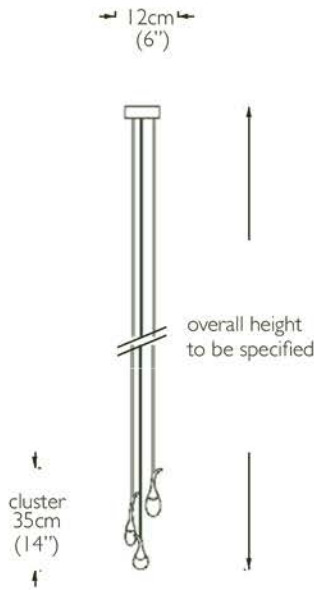

OCHRE

dimensions:

round canopy size - 12cm diam x 4.2cm h (6" diam x 2" h)
 bud cluster height - 35cm h (14" h)
 overall height - to be specified

light source:

3x LED each 1W, 2700K (US 3000K), approx. 80 lumens, not dimmable
 (EU/UK dimmable with remote drive, please enquire)

wiring:

black or clear (silver)

installation:

individual tension wires (EU/UK)
 patinated dark bronze ceiling canopy for bronze buds
 satin nickel ceiling canopy for satin nickel buds
 driver housed within canopy
 qualified electrician necessary for installation

weight:

approx 2kg (10lbs)

lead time:

10 - 12 weeks if not in stock

also available:

7 bud canopy size - 25cm diam x 5cm h (9" diam x 2" h)
 bud cluster height - 53cm h (20" h)

light source:

7x LED each 1W, 2700K (US 3000K), approx. 80 lumens, dimmable

weight:

approx 6kg (18lbs)

custom sizes available - please enquire

seed cloud installation round 3 and 7 buds

solid cast bronze buds available in polished bronze or satin nickel finish, each housing glass drop illuminated by an LED