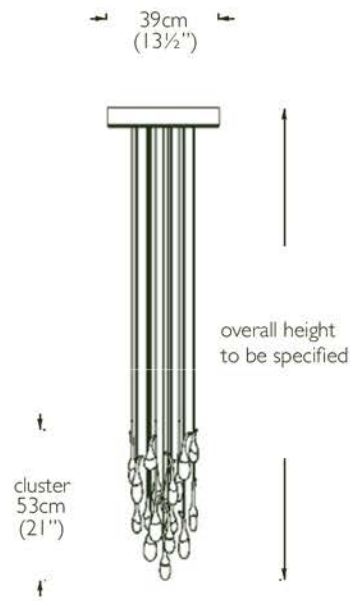

OCHRE

colours shown are a general indication of the actual finish

polished bronze bud
satin nickel canopy

patinated dark bronze bud
satin nickel canopy

dimensions:

round canopy size - 39cm diam x 6.3cm h (13½" diam x 2" h)

bud cluster height - 53cm h (21" h)

overall height - to be specified

light source:

18x LED each 1W, 2700K (US 3000K), approx. 80 lumens, dimmable

wiring:

black or clear (silver) UL listed

installation:

individual tension wires (EU/UK)

patinated dark bronze ceiling canopy for bronze buds

satin nickel ceiling canopy for satin nickel buds

driver(s) housed within canopy

qualified electrician necessary for installation

weight:

approx 13kg (30lbs)

lead time:

10 - 12 weeks if not in stock

custom sizes and shapes available - please enquire

seed cloud installation round 18 buds

solid cast bronze buds available in polished bronze or satin nickel finish, each housing glass drop illuminated by an LED