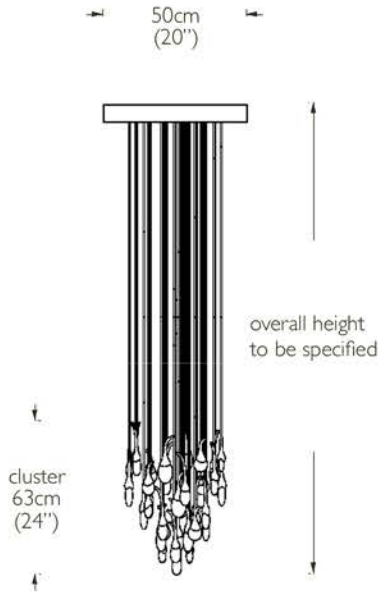

OCHRE

colours shown are a general indication of the actual finish

polished bronze bud canopy
 satin nickel canopy
 dark bronze canopy
 satin nickel canopy

- dimensions: round canopy size - 50cm diam x 6.3cm h (18" diam x 2" h)
 bud cluster height - 63cm h (24" h)
 overall height - to be specified
- light source: 34x LED each 1W, 2700K (US 3000K), approx. 80 lumens, dimmable
- wiring: black or clear (silver) UL listed
- installation: individual tension wires (EU/UK)
 patinated dark bronze ceiling canopy for bronze buds
 satin nickel ceiling canopy for satin nickel buds
 driver(s) housed within canopy
 qualified electrician necessary for installation
- weight: approx 15kg (33lbs)
- lead time: 10 - 12 weeks if not in stock

- also available: 54 bud (US 55 bud)
 canopy size - 61 cm diam x 6.3cm h (22½" diam x 2" h)
 bud cluster height - 178cm h (70" h)
- light source: 54x LED each 1W, 2700K (US 3000K), approx. 80 lumens, dimmable
- weight: approx 32kg (50lbs)

- 80 bud canopy size - 72cm diam x 6.3cm h (27" diam x 2" h)
 bud cluster height - 218cm h (86" h)
- light source: 80x LED each 1W, 2700K (US 3000K), approx. 80 lumens, dimmable
- weight: approx 50kg (70lbs)
 custom sizes available - please enquire