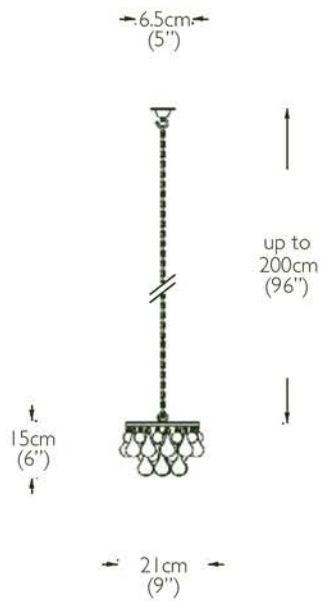

OCHRE

colours shown are a general indication of the actual finish

polished nickel
patinated bronze

- dimensions: canopy - 6.5cm diam (5" diam)
overall - 21cm diam x 15cm h (9" diam x 6" h)
- light source: 1x E14 (EU/UK), E12 (US) bulb holder, screw fitting
bulb not supplied, dimmable golf ball shape recommended
max 60 watts
- wiring: bronze frame - brown twisted silk (EU/UK), clear (US) UL listed
nickel frame - white twisted silk (EU/UK), clear (US) UL listed
- installation: 1x chain adjustable up to 2m, with ceiling canopy matching
frame finish (EU/UK)
1x clear wire adjustable up to 96", with ceiling canopy matching
frame finish (US)
it is advisable to measure from ceiling to top of chandelier in
case longer chain or wire is required
qualified electrician necessary for installation
- weight: approx 3.5kg (8lbs)
- lead time: 10 - 12 weeks if not in stock

arctic pear chandelier round 21 cm

patinated bronze or polished nickel frame with clear or mercury grey glass drops, 2 tiers