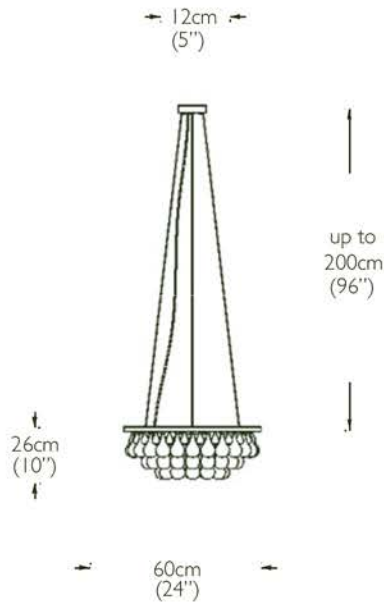

OCHRE

colours shown are a general indication of the actual finish

polished nickel  
patinated bronze

- dimensions: canopy - 12cm diam (5" diam)  
overall - 60cm diam x 26cm h (24" diam x 10" h), 3 tiers
- light source: 4x E14 (EU/UK), E12 (US) bulb holders, screw fitting  
bulbs not supplied, dimmable golf ball shape recommended  
max 60 watts per bulb
- wiring: clear (UL listed)
- installation: 4x tension wires adjustable up to 2m (96"), with ceiling canopy matching frame finish  
it is advisable to measure from ceiling to top of chandelier in case longer wires are required  
qualified electrician necessary for installation
- weight: approx 26kg (57lbs)
- lead time: 10 - 12 weeks if not in stock
- also available: 45cm diam x 20cm h (18" diam x 8" h), 2 tiers
- light source: 4x E14 (EU/UK), E12 (US) bulb holders, screw fitting
- weight: approx 13.5kg (30lbs)  
custom sizes available - please enquire

## arctic pear chandelier round 60cm and 45cm

patinated bronze or polished nickel frame with clear or mercury grey glass drops