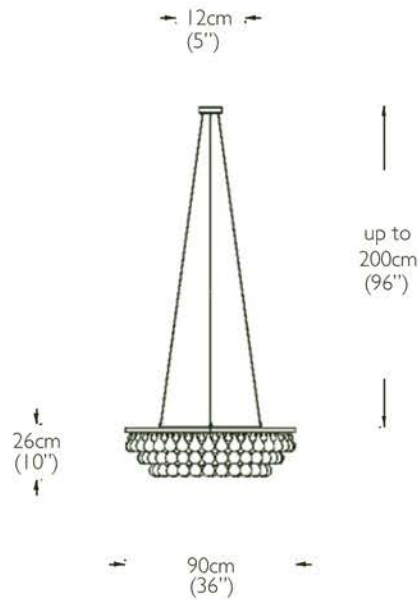

OCHRE

colours shown are a general indication of the actual finish

- dimensions: canopy - 12cm diam (5" diam)
overall - 90cm diam x 26cm h (36" diam x 10" h)
- light source: 8x E14 (EU/UK), E12 (US) bulb holders, screw fitting
bulbs not supplied, dimmable golf ball shape recommended
max 60 watts per bulb
- wiring: clear (UL listed)
- installation: 4x tension wires adjustable up to 2m (96"), with ceiling canopy matching frame finish
it is advisable to measure from ceiling to top of chandelier in case longer wires are required
qualified electrician necessary for installation
(UL listed)
- weight: approx 56kg (124lbs)
- lead time: 10 - 12 weeks if not in stock
custom sizes available - please enquire

arctic pear chandelier round 90cm

patinated bronze or polished nickel frame with clear or mercury grey glass drops, 3 tiers