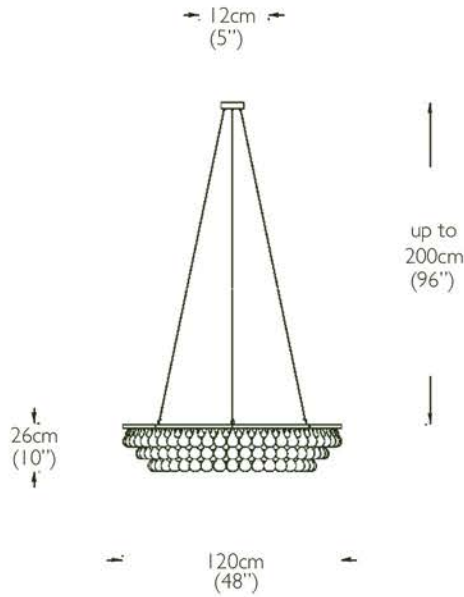

OCHRE

colours shown are a general indication of the actual finish

polished nickel  
patinated bronze

- dimensions: canopy - 12cm diam (5" diam)  
overall - 120cm diam x 26cm h (48" diam x 10" h)
- light source: 8x E14 (EU/UK), E12 (US) bulb holders, screw fitting  
bulbs not supplied, dimmable golf ball shape recommended  
max 60 watts per bulb
- wiring: clear (UL listed)
- installation: 4x tension wires adjustable up to 2m (96"), with ceiling canopy matching frame finish  
it is advisable to measure from ceiling to top of chandelier in case longer wires are required  
qualified electrician necessary for installation
- weight: approx 75kg (124lbs)
- lead time: 10 - 12 weeks if not in stock  
custom sizes available - please enquire

## arctic pear chandelier round 120cm

patinated bronze or polished nickel frame with clear or mercury grey glass drops, 3 tiers