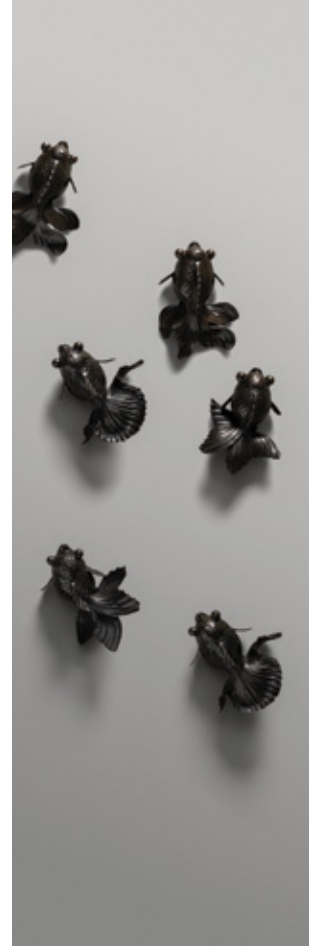

ALEXANDER
LAMONT

Bronze Fantails

Wall sculptures based on a Japanese painting of fish where the tails flowed out widely and serenely in the water. We can advise on arrangements for the wall.

1. FG000172	Inches	W 7 ⁷ / ₈ in	L 11 ³ / ₄ in
	Centimetres	W 20 cm	L 30 cm
2. FG000169	Inches	W 8 ⁵ / ₈ in	L 11 ¹ / ₄ in
	Centimetres	W 22 cm	L 28.5 cm
3. FG000170	Inches	W 9 in	L 11 ³ / ₄ in
	Centimetres	W 23 cm	L 30 cm
4. FG000171	Inches	W 10 ⁵ / ₈ in	L 11 ¹ / ₄ in
	Centimetres	W 27 cm	L 28.5 cm

Material : Bronze Patina

1

2

3

4

App. weight :

no.1	3 kgs. / 6.5 lbs.
no.2	2 kgs. / 4.5 lbs.
no.3	2.2 kgs. / 5 lbs.
no.4	2.5 kgs. / 5.5 lbs.