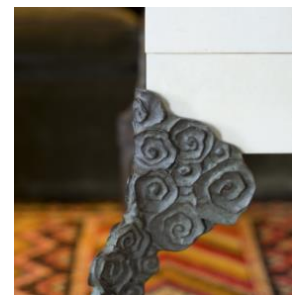

FISHERWEISMAN.COM