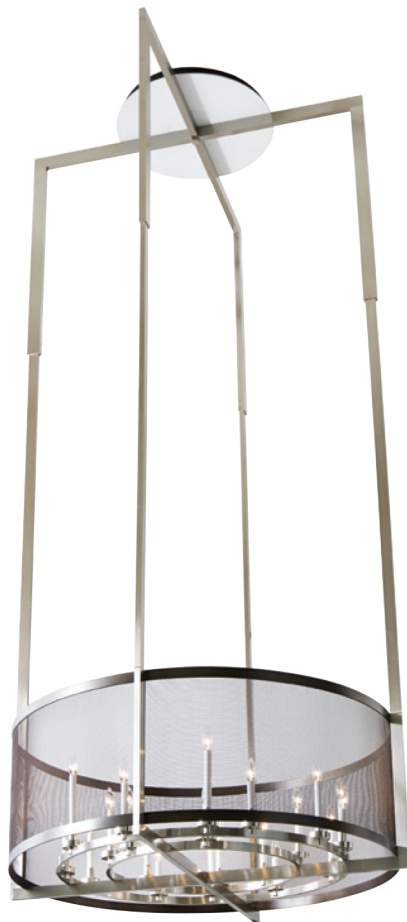

POWELL &
BONNELL

PHANTOM CHANDELIER 9542

Ceiling mount, round chandelier with four metal armatures,
mesh shade and twenty polished nickel lamp holders.

48" diameter x 18" h mesh shade,

24" diameter ceiling canopy.

Also available in a rectangular pendant. (9540).

Custom configurations and sizes available.

As shown: Antique brass frame and mesh, polished nickel lamp holders, ceiling canopy painted.