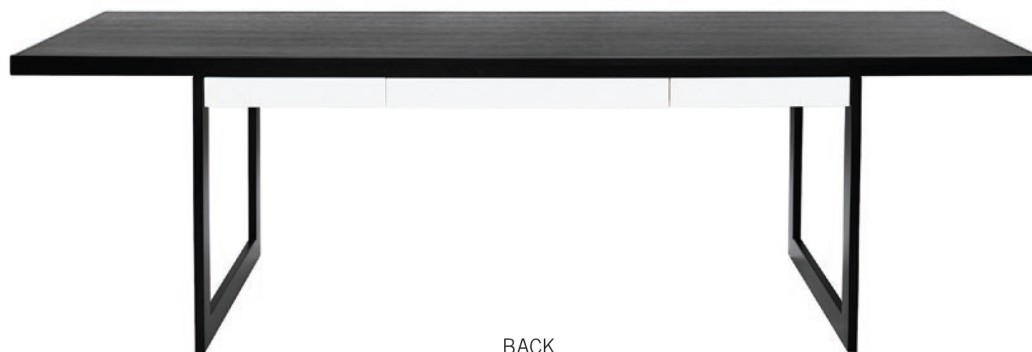

POWELL &
BONNELL

FRONT

BACK

DUPONT DESK 9475

Steel framed desk with inset wood, natural stone or solid surface top and lacquer drawers with finger pulls. Y-shaped front leg detail.

30”h x 32”d x 102”w.

Custom sizes available.

As shown: Satin black metal frame, inset Black ash top, Vanna lacquer drawers.