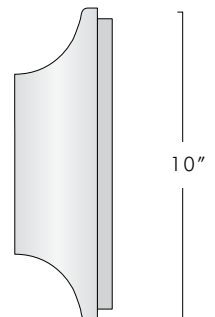

### SHADE

Brass

MODEL #	DIMENSIONS	NET WT.
1 9 4 1	10W x 3.125D x 10H	10 lbs

### BACK PLATE / J-BOX

10" W x 10" H - Top to J-Box center: 5"

### ELECTRICAL

2 x G9 3.5W - 120W Max - LED Standard

10"

3.125"