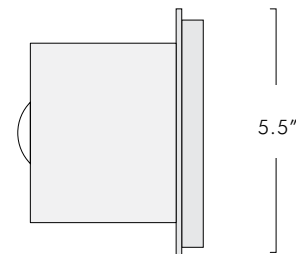

GLAÇON SINGLE VANITY SCONCE

DESCRIPTION

The Glaçon Single Vanity Sconce is machined from solid brass. All parts are hand polished and patina'd. The lead crystal is hand carved and surrounds a mirrored bul. This can be used as a sconce or a ceiling flush mount.

FINISHES

Shown in Oil Rubbed Bronze (standard). Please inquire about our other finishes. Note: All finishes may vary slightly.

SHADE

Lead Crystal.

MODEL

1 8 2 6

DIMENSIONS

5.5 W x 4.15 D x 5.5 H

NET WT.

5 lbs

BACK PLATE / J-BOX

5.5"W x 5.5"H / Top to J-Box center: 2.75"

ELECTRICAL

1 x E12 40W - 60 W Max - LED Available

5.5"

4.15"