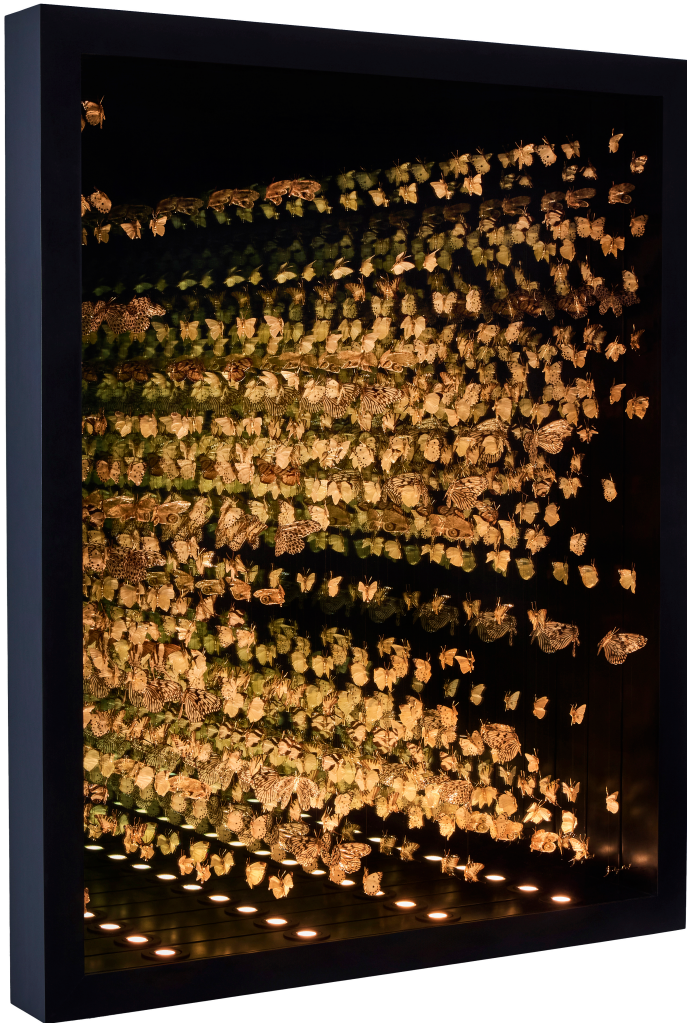

Jacky Mark

A kaleidoscope of butterflies is a natural phenomenon that halts time and senses as colorful beings captivate the sky. The Kaleidoscope infinity mirror invites similar pause with hypnotic exploration of industry and nature, and the balance we hope to strike between the two.

The Kaleidoscope series presents sculpted fields of butterflies suspended between mirrors. The butterflies are reflected in endlessly flowing, asymmetrical relationships to each other. As the viewer interacts, the piece shifts in form, inviting an unexpected, immersive stillness and space.

Each light sculpture is composed of hundreds of butterflies created using butterfly wings and cast bronze, hand strung inside an infinity mirror box.

KALEIDOSCOPE

Butterflies, Moths, Resin, Bronze, Gold, Light, Mirror, Wood Frame

size A

50" W x 62" H x 5.75" D
150 lbs.

size B

84" W x 72" H x 5.75" D
275 lbs.

size C

70" W x 90" H x 5.75" D
295 lbs.

Jacky Mark

Butterfly finish options: