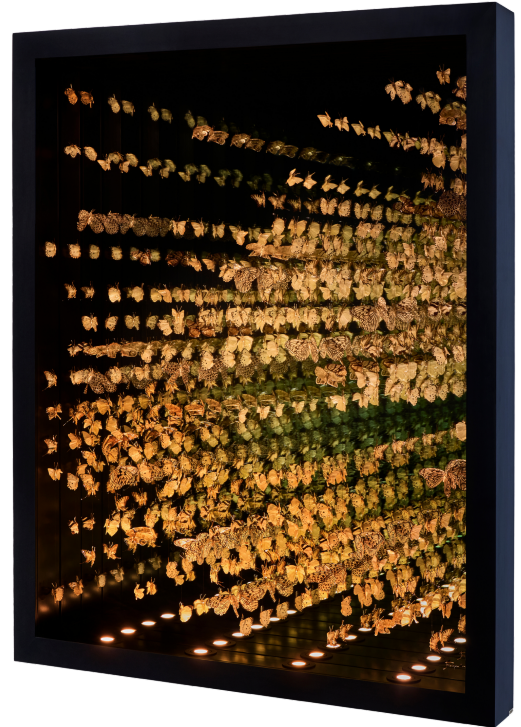

Jacky Mark

A kaleidoscope of butterflies is a natural phenomenon that halts time and senses as colorful beings captivate the sky. The Kaleidoscope infinity mirror invites similar pause with hypnotic exploration of industry and nature, and the balance we hope to strike between the two.

The Kaleidoscope series presents sculpted fields of butterflies suspended between mirrors. The butterflies are reflected in endlessly flowing, asymmetrical relationships to each other. As the viewer interacts, the piece shifts in form, inviting an unexpected, immersive stillness and space.

Each light sculpture is composed of hundreds of butterflies created using butterfly wings and cast bronze, hand strung inside an infinity mirror box.

KALEIDOSCOPE

Butterflies, Moths, Resin, Bronze, Gold, Light, Mirror, Wood Frame