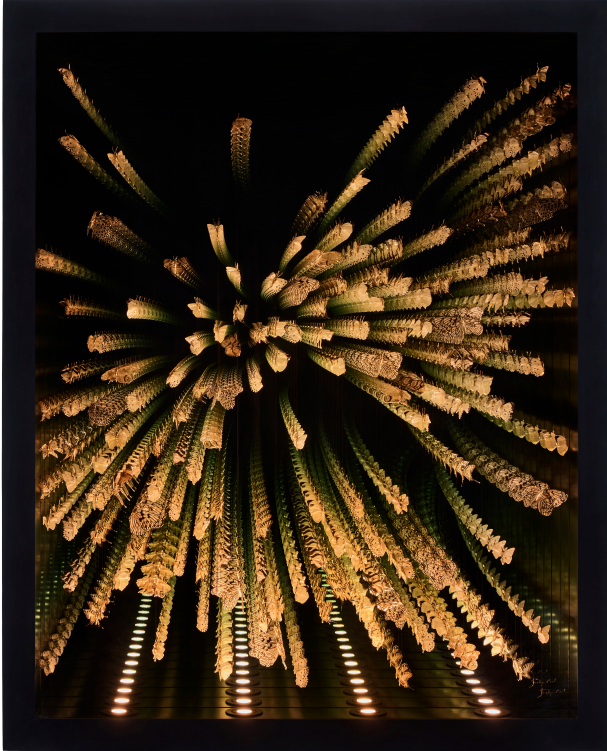

Jacky Mark

A kaleidoscope of butterflies is a natural phenomenon that halts time and senses as colorful beings captivate the sky. The Kaleidoscope infinity mirror invites similar pause with hypnotic exploration of industry and nature, and the balance we hope to strike between the two.

The Kaleidoscope series presents sculpted fields of butterflies suspended between mirrors. The butterflies are reflected in endlessly flowing, asymmetrical relationships to each other. As the viewer interacts, the piece shifts in form, inviting an unexpected, immersive stillness and space.

Each light sculpture is composed of hundreds of butterflies created using butterfly wings and cast bronze, hand strung inside an infinity mirror box.

KALEIDOSCOPE

Butterflies, Moths, Resin, Bronze, Gold, Light, Mirror, Wood Frame