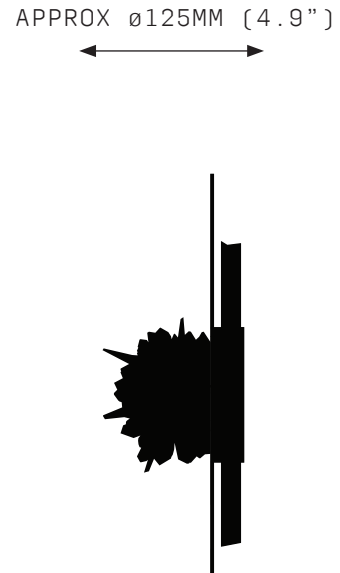

SUGAR BOMB TWIN SCONCE

Quartz crystal imitates its sweet crystal-twin in the bijou SUGAR BOMB.

SUGAR BOMB radiates warm light through cracks and crevices, illuminating the delicate beauty of natural quartz crystal.

SUGAR BOMB TWIN SCONCE

FRONT VIEW

SIDE VIEW

SPECIFICATIONS

Ordering Code:
SB.W,QS

Lamp:
G9 110V LED 4.5W 3000K
G9 240V LED 4W 2700K

Lumens:
500 / 800 LM

Voltage:
110 / 240 V