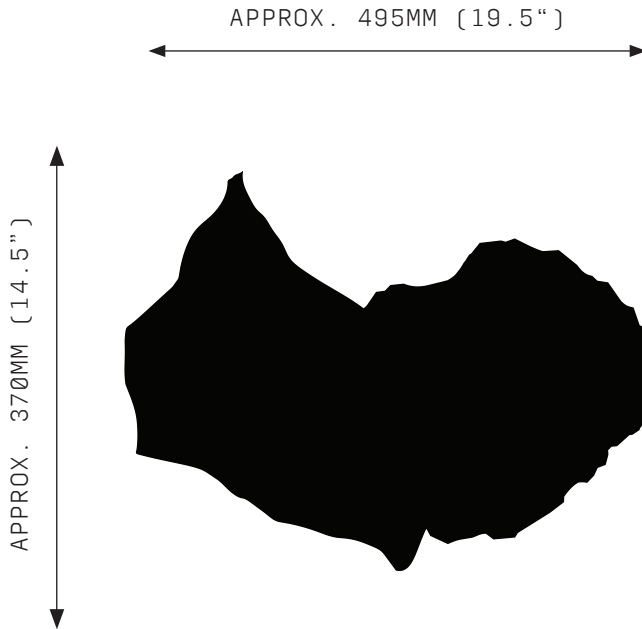

SUGAR BOMB TWIN SCONCE

FRONT VIEW

SIDE VIEW

SPECIFICATIONS

Ordering Code:
SB.W,QS

Lamp:
G9 110V LED 4.5W 3000K
G9 240V LED 4W 2700K

Lumens:
500 / 800 LM

Voltage:
110 / 240 V