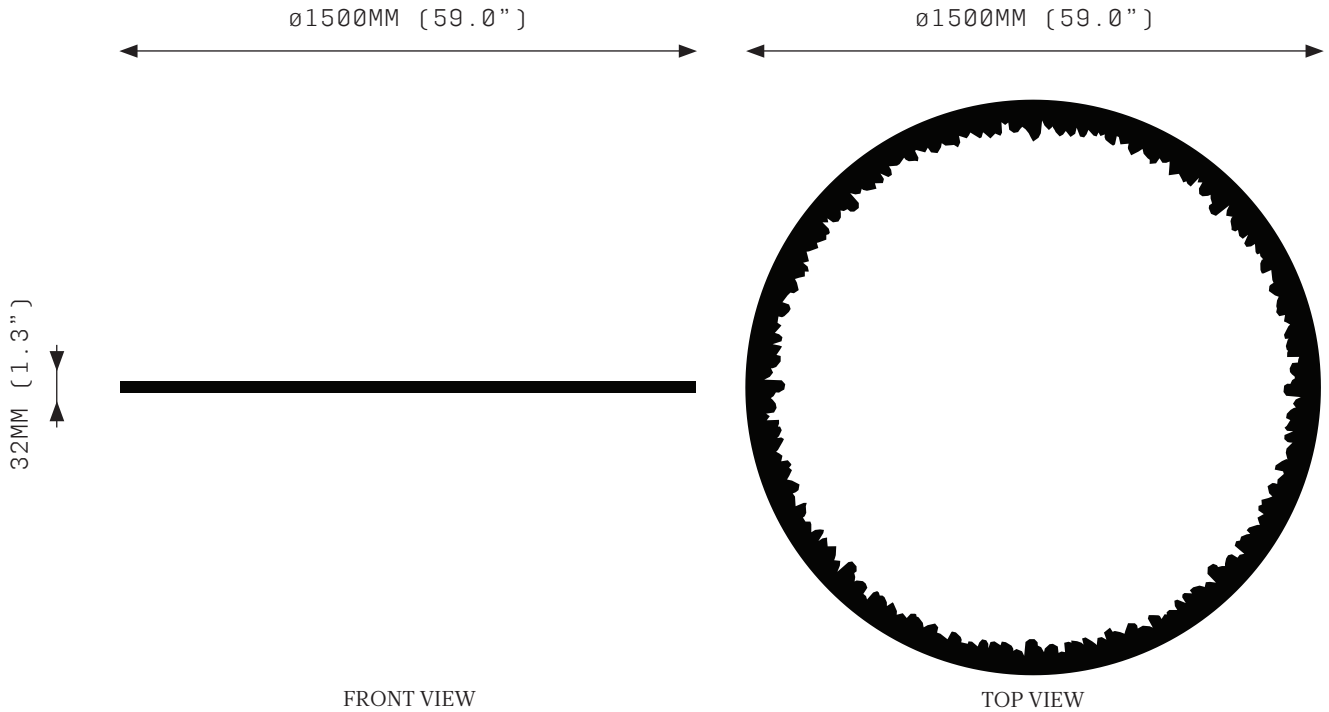

PROMETHEUS IV is an implosion of blazing crystal quartz, venerating its namesake in a ring of flame.

PROMETHEUS IV 1500

SPECIFICATIONS

Ordering Code:
P4.1500

Lamp:
24V LED WW 2700K

Lumens:
7277 LM

Voltage:
24V DC

Watts:
90W

Weight:
Approx. 23 kg*
*Exclusive of canopy

Inclusions:
Power Supply Unit x 100W

Exclusions:
User interface, Dimmer unit

PRODUCT OPTIONS

Finishes:
 AB Aged Brass
 BB Brushed Brass
 HRB Hand Rubbed Brass
 DB Dark Bronze
 MP Mottled Patina
 VER Verdigris
 PB Polished Brass
 BSS Brushed Stainless Steel*
 PSS Polished Stainless Steel*
 CL Copper Leaf
 SL Silver Leaf
 GL Gold Leaf