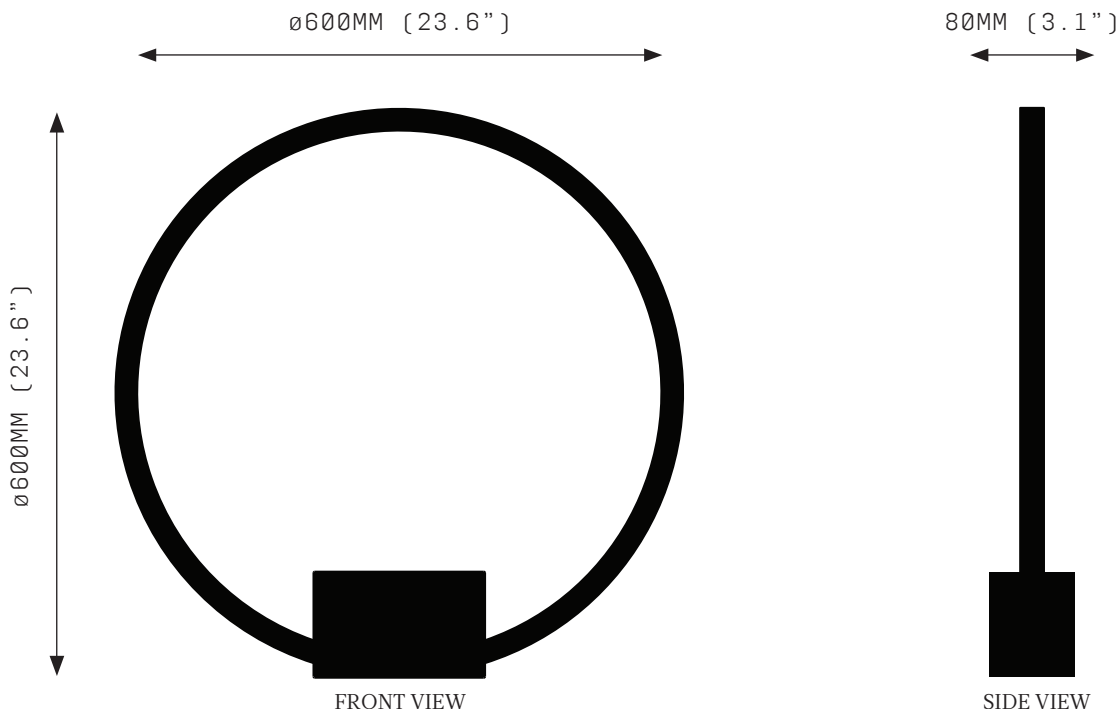

PORTAL TABLE LAMP 600

Portals are gateways, a liminal space of transition, a link to beyond. Portals are both a solid boundary and a void. A charged space, portals have magical resonance and hint at multi-dimensional adventure.

PORTAL TABLE LAMP draws on this promise. A luminous circle of light anchored by stone, PORTAL TABLE LAMP opens a space of visual possibility.

PORTAL TABLE LAMP 600

SPECIFICATIONS

Ordering Code:
POR.T.600

Lamp:
24V LED WW 2700K

Lumens:
2911 LM

Voltage:
24V DC

Watts:
36W

Weight:
Approx. 8 kg

Inclusions:
Bullion Box with integrated
Power Supply Unit and
Dimmer Unit

PRODUCT OPTIONS

Finishes:
BB Brushed Brass