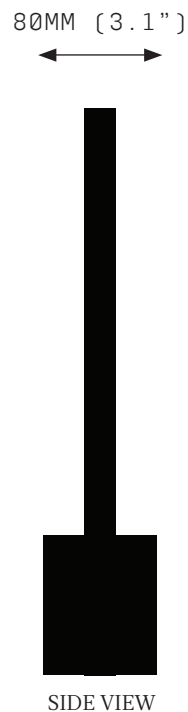

PORTAL TABLE LAMP 450

SPECIFICATIONS

Ordering Code:
POR.T.450

Lamp:
24V LED WW 2700K

Lumens:
2183 LM

Voltage:
24V DC

Watts:
27W

Weight:
Approx. 6 kg

Inclusions:
Bullion Box with integrated
Power Supply Unit and
Dimmer Unit

PRODUCT OPTIONS

Finishes:
BB Brushed Brass

WARRANTY

3 Years Fixture
3 Years Driver
3 Years LED

Portal Table Lamp is a solid fixture that will require very little maintenance over the years.

If your Portal Table Lamp is treated with care, it will shine brightly for many years to come.

Contact us for more information.

Installation should only be undertaken by a qualified professional