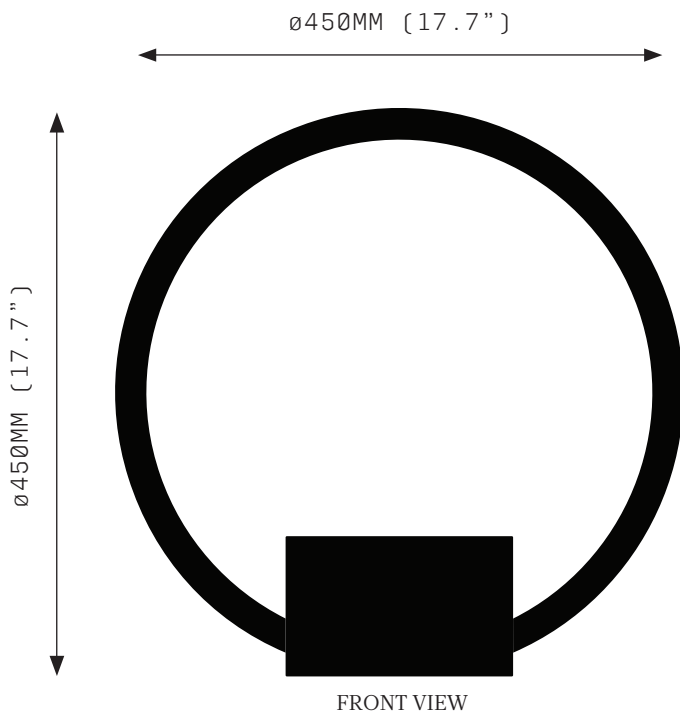

# PORTAL TABLE LAMP 450

Portals are gateways, a liminal space of transition, a link to beyond. Portals are both a solid boundary and a void. A charged space, portals have magical resonance and hint at multi-dimensional adventure.

## SPECIFICATIONS

Ordering Code:  
POR.T.450

Lamp:  
24V LED WW 2700K

Lumens:  
2183 LM

Voltage:  
24V DC

Watts:  
27W

Weight:  
Approx. 6 kg

Inclusions:  
Bullion Box with integrated  
Power Supply Unit and  
Dimmer Unit