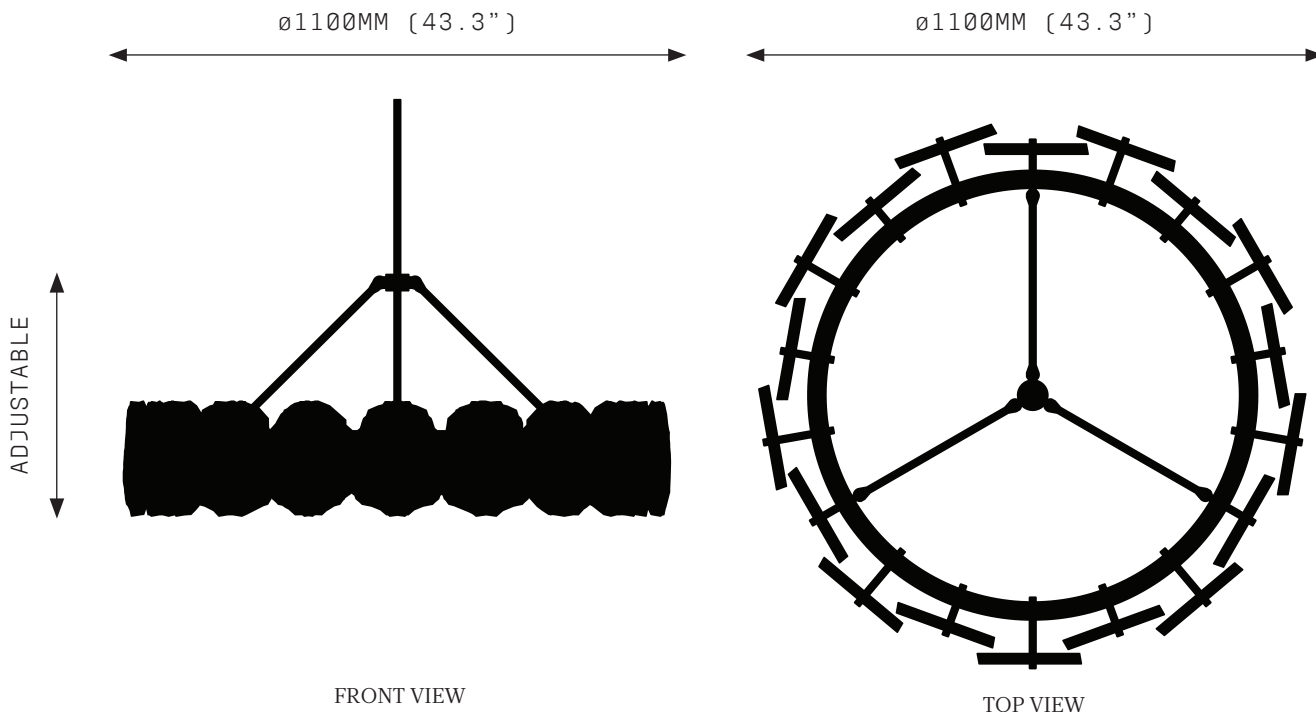

PETRA III CIRCULAR 1100

SPECIFICATIONS

Ordering Code:
PET.3.1100

Lamp:
24V LED WW 2700K

Lumens:
4366 LM

Voltage:
24V DC

Watts:
54W

Weight:
Approx. 38.1kg*
*Exclusive of canopy

Canopy: *
RFM Round Flush Medium
RFL Round Flush Large
RSM Round Surface Medium
RSL Round Surface Large
*Refer to Canopy Specification Guide

WARRANTY

3 Years Fixture
3 Years Power Supply Unit
3 Years LED