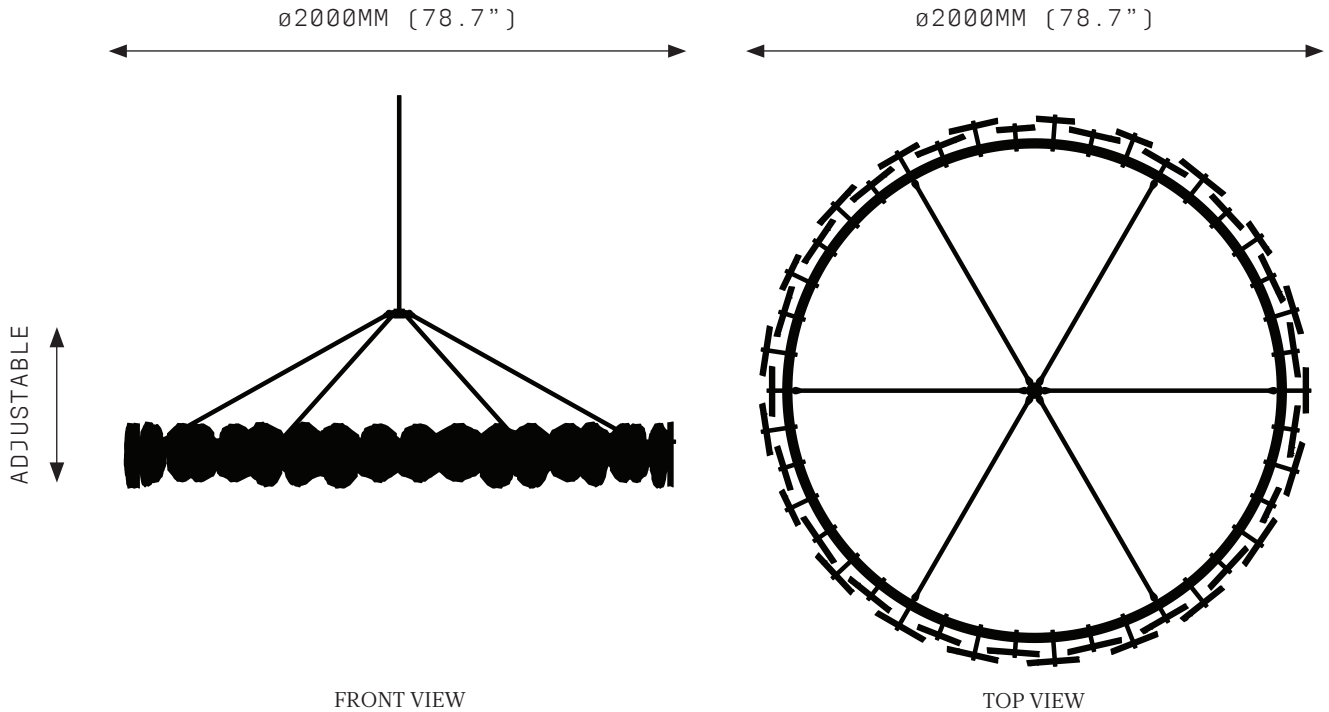

PETRA III CIRCULAR 2000

FRONT VIEW

TOP VIEW

SPECIFICATIONS

Ordering Code:
PET.3.2000

Lamp:
24V LED WW 2700K

Lumens:
8732 LM

Voltage:
24V DC

Watts:
109W

Weight:
Approx. 86.7kg*
*Exclusive of canopy

Inclusions:
42 Quartz crystal slices
Power Supply Unit x 150W

Exclusions:
User Interface, Dimmer Unit

PRODUCT OPTIONS

Quartz:
CQ Clear Quartz
RQ Rose Quartz
SQ Smoky Quartz

Finishes:
AB Aged Brass

Suspension:
ROD Vertical Rod

Canopy:*
RFM Round Flush Medium
RFL Round Flush Large
RSM Round Surface Medium
RSL Round Surface Large
*Refer to Canopy Specification Guide

WARRANTY

3 Years Fixture
3 Years Power Supply Unit
3 Years LED