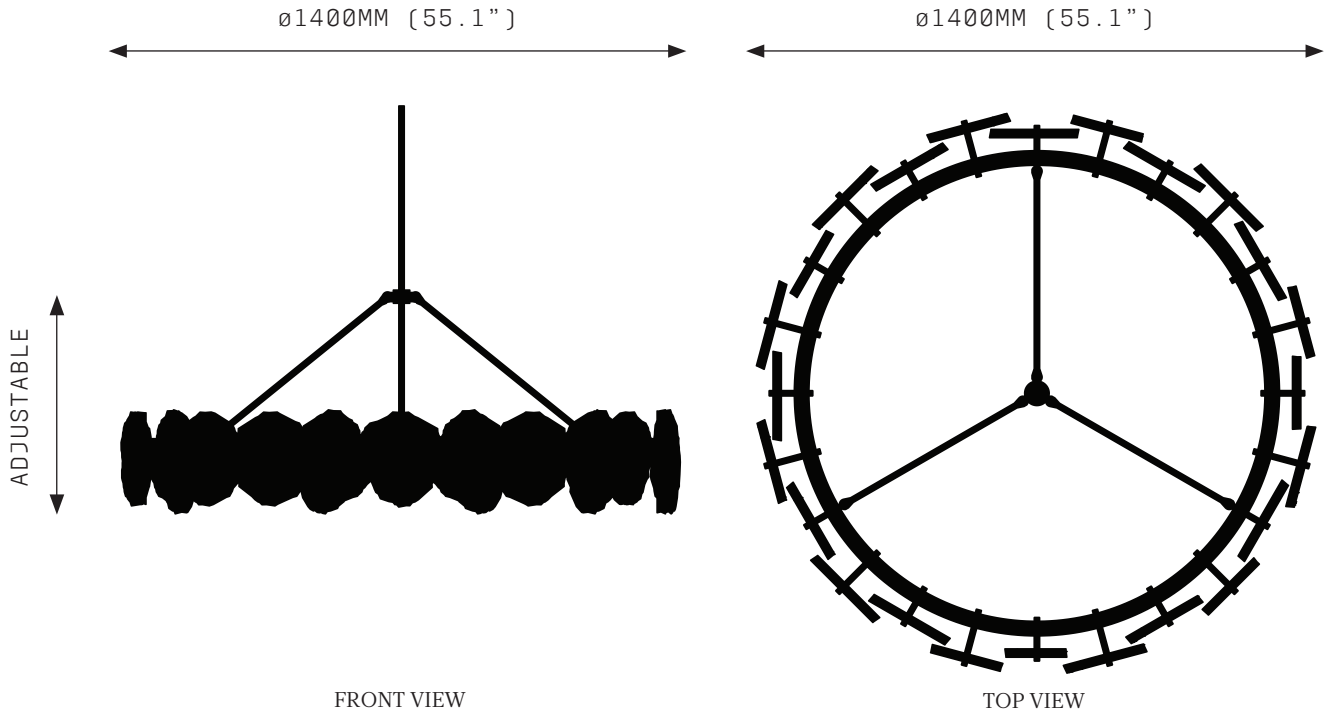

PETRA III CIRCULAR 1400

SPECIFICATIONS

Ordering Code:
PET.3.1400

Lamp:
24V LED WW 2700K

Lumens:
5822 LM

Voltage:
24V DC

Watts:
73W

Weight:
Approx. 50.8kg*
*Exclusive of canopy

Canopy: *
RFM Round Flush Medium
RFL Round Flush Large
RSM Round Surface Medium
RSL Round Surface Large
*Refer to Canopy Specification Guide

WARRANTY

3 Years Fixture
3 Years Power Supply Unit
3 Years LED