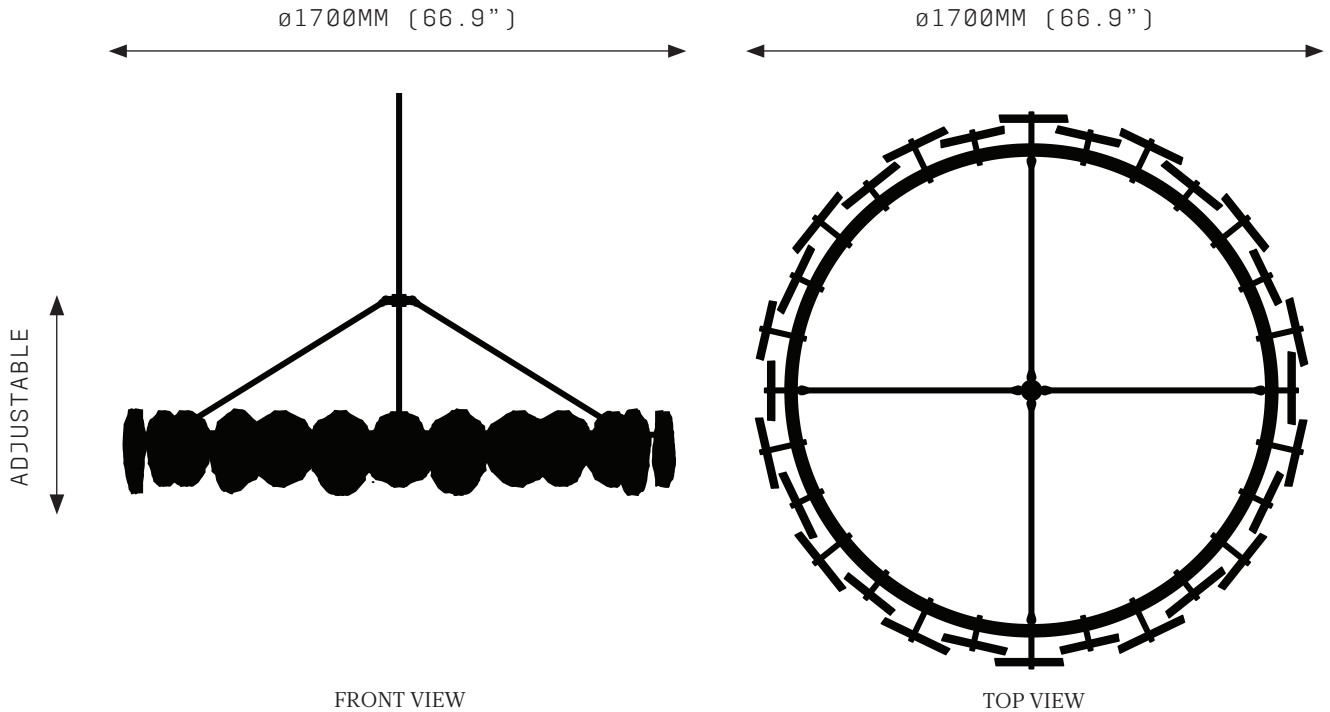

PETRA III CIRCULAR 1700

SPECIFICATIONS

Ordering Code:
PET.3.1700

Lamp:
24V LED WW 2700K

Lumens:
7277 LM

Voltage:
24V DC

Watts:
90W

Weight:
Approx. 60kg*
*Exclusive of canopy

Canopy:*
RFM Round Flush Medium
RFL Round Flush Large
RSM Round Surface Medium
RSL Round Surface Large
*Refer to Canopy Specification Guide

WARRANTY

3 Years Fixture
3 Years Power Supply Unit
3 Years LED