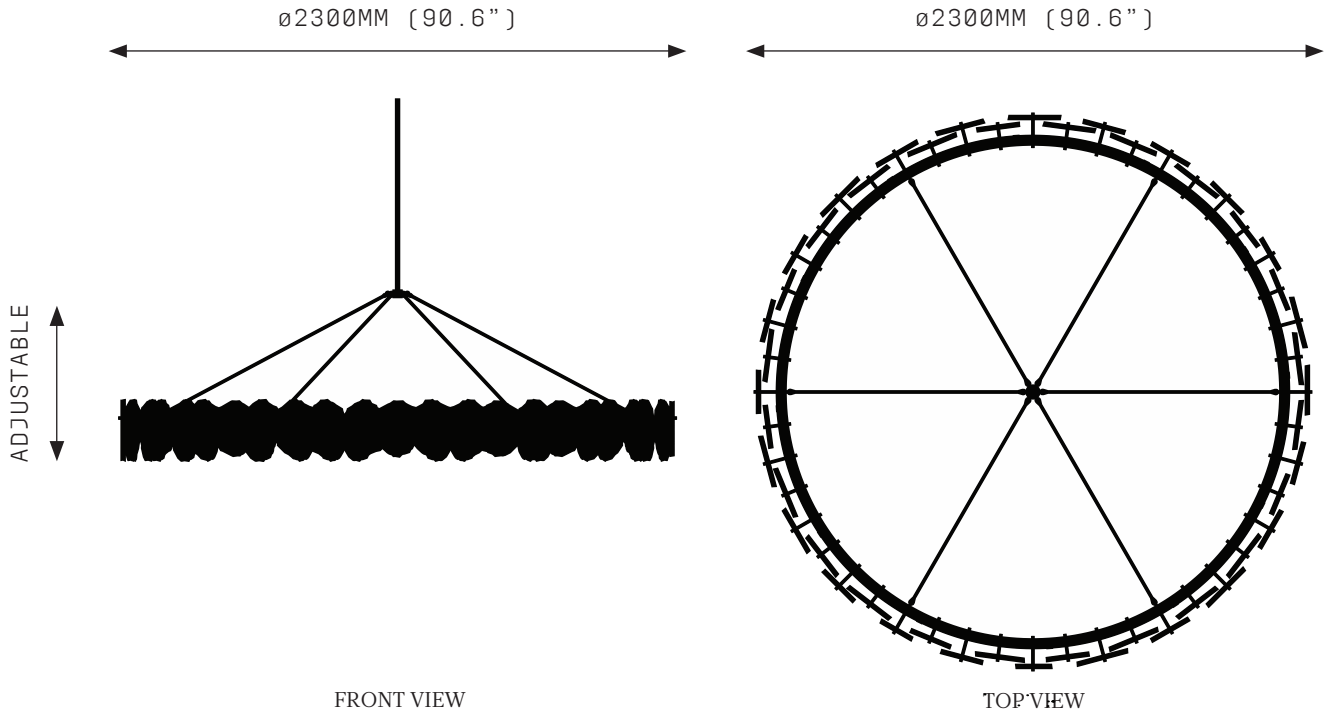

PETRA III CIRCULAR 2300

SPECIFICATIONS

Ordering Code:
PET.3.2300

Lamp:
24V LED WW 2700K

Lumens:
10188 LM

Voltage:
24V DC

Watts:
127W

Weight:
Approx. 99.4kg*
*Exclusive of canopy

Canopy:*
RFM Round Flush Medium
RFL Round Flush Large
RSM Round Surface Medium
RSL Round Surface Large
*Refer to Canopy Specification Guide

WARRANTY

3 Years Fixture
3 Years Power Supply Unit
3 Years LED