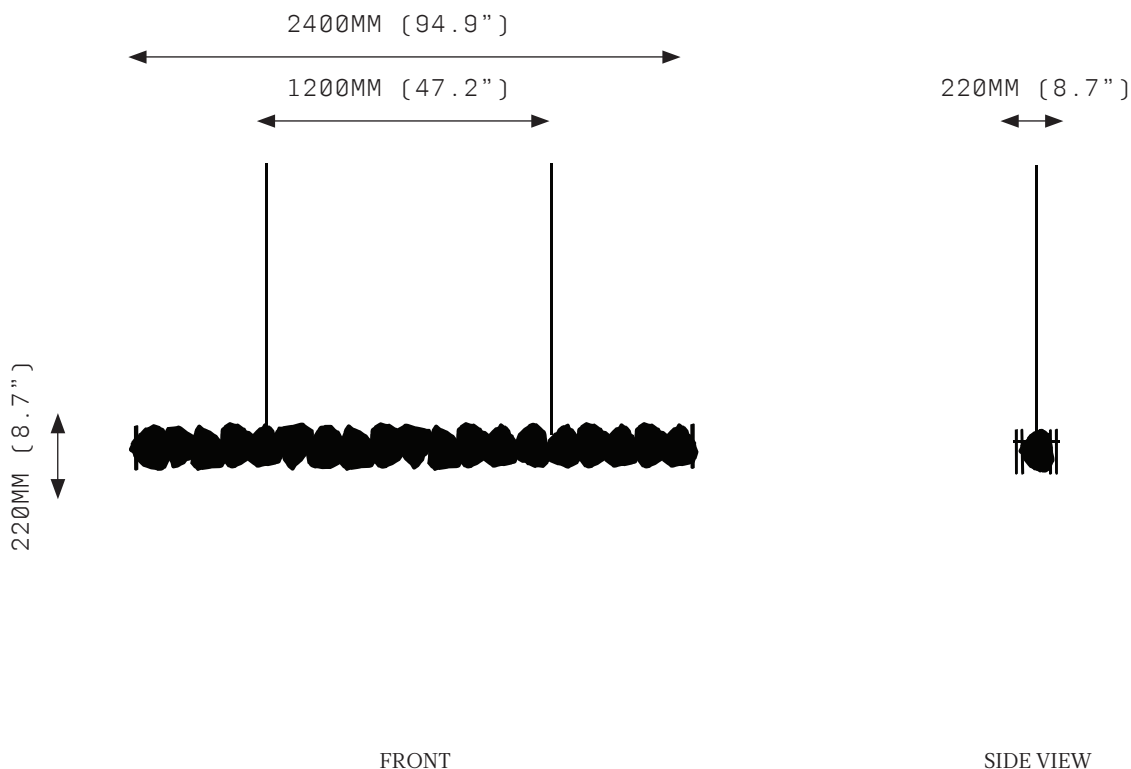

# PETRA II LINEAR 2400

## SPECIFICATIONS

Ordering Code:  
PET.2.2400

Lamp:  
24V LED WW 2700K

Lumens:  
3708 LM

Voltage:  
24V DC

Watts:  
44W

Weight:  
Approx. 70.2kg\*  
\*Exclusive of canopy

Inclusions:  
36 Quartz crystal slices  
Power Supply Unit x 60W