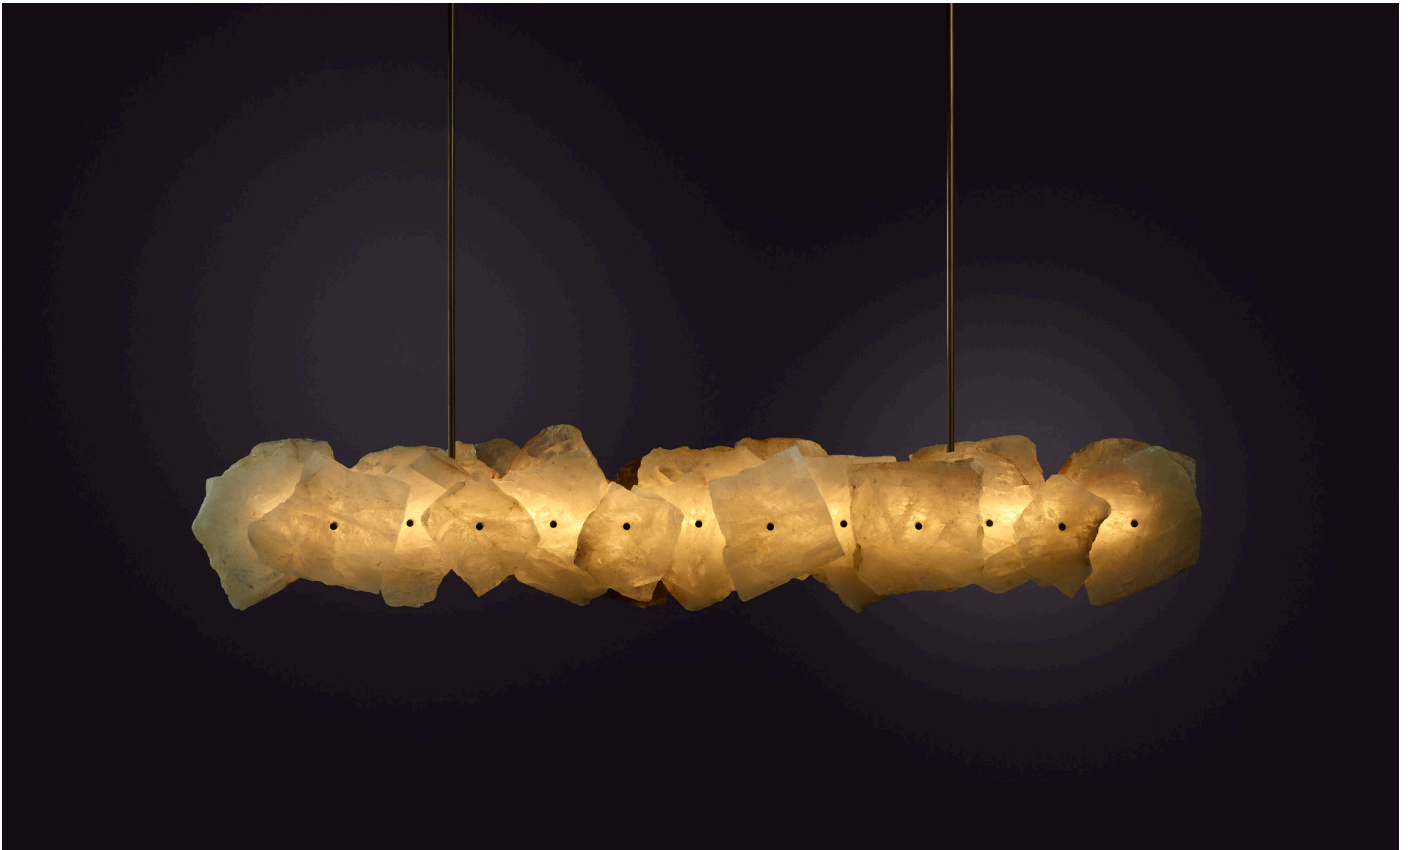

## PETRA II LINEAR 2400

PETRA (from the Greek Πέτρα, meaning stone) celebrates the subtleties and complexities of quartz. Quartz was highly revered by the ancients who believed that it was eternally frozen ice, miraculous because it was divinely forged. Prized for its mythic origin, its strength and its lustre, quartz has long been used to articulate sacred objects.

Every PETRA embodies an individual stone biography, the resonance of formation made visible by individual colouration, translucency and veiny detail. PETRA amplifies the mythical and geological properties of quartz, merging fire and ice in stone.

# PETRA II LINEAR 2400

## PRODUCT OPTIONS

Quartz:  
CQ Clear Quartz  
RQ Rose Quartz  
SQ Smoky Quartz

Finishes:  
AB Aged Brass

Suspension:  
ROD Vertical Rod

Canopy:\*

- RFM Round Flush Medium
- RFL Round Flush Large
- RSM Round Surface Medium
- RSL Round Surface Large
- Linear Flush Mount
- Linear Surface Mount