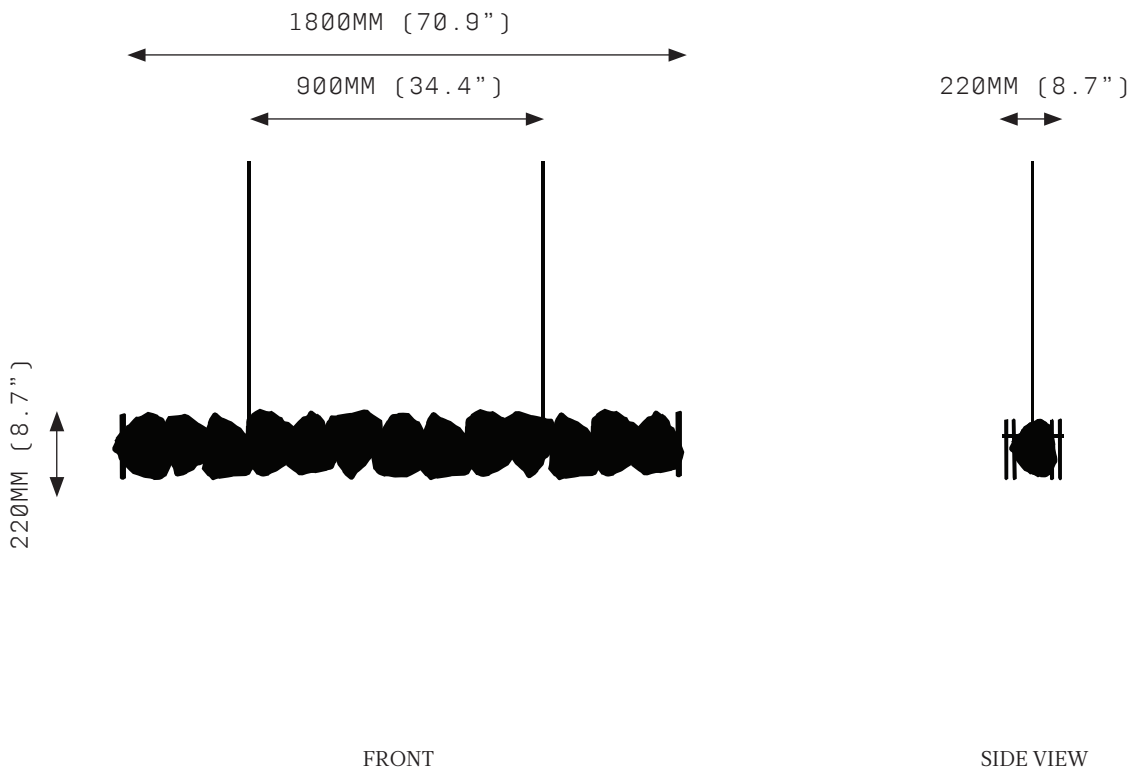

# PETRA II LINEAR 1800

## SPECIFICATIONS

Ordering Code:  
PET.2.1800

Lamp:  
24V LED WW 2700K

Lumens:  
2627 LM

Voltage:  
24V DC

Watts:  
33W

Weight:  
Approx. 54.5kg\*  
\*Exclusive of canopy

Inclusions:  
28 Quartz crystal slices  
Power Supply Unit x 60W