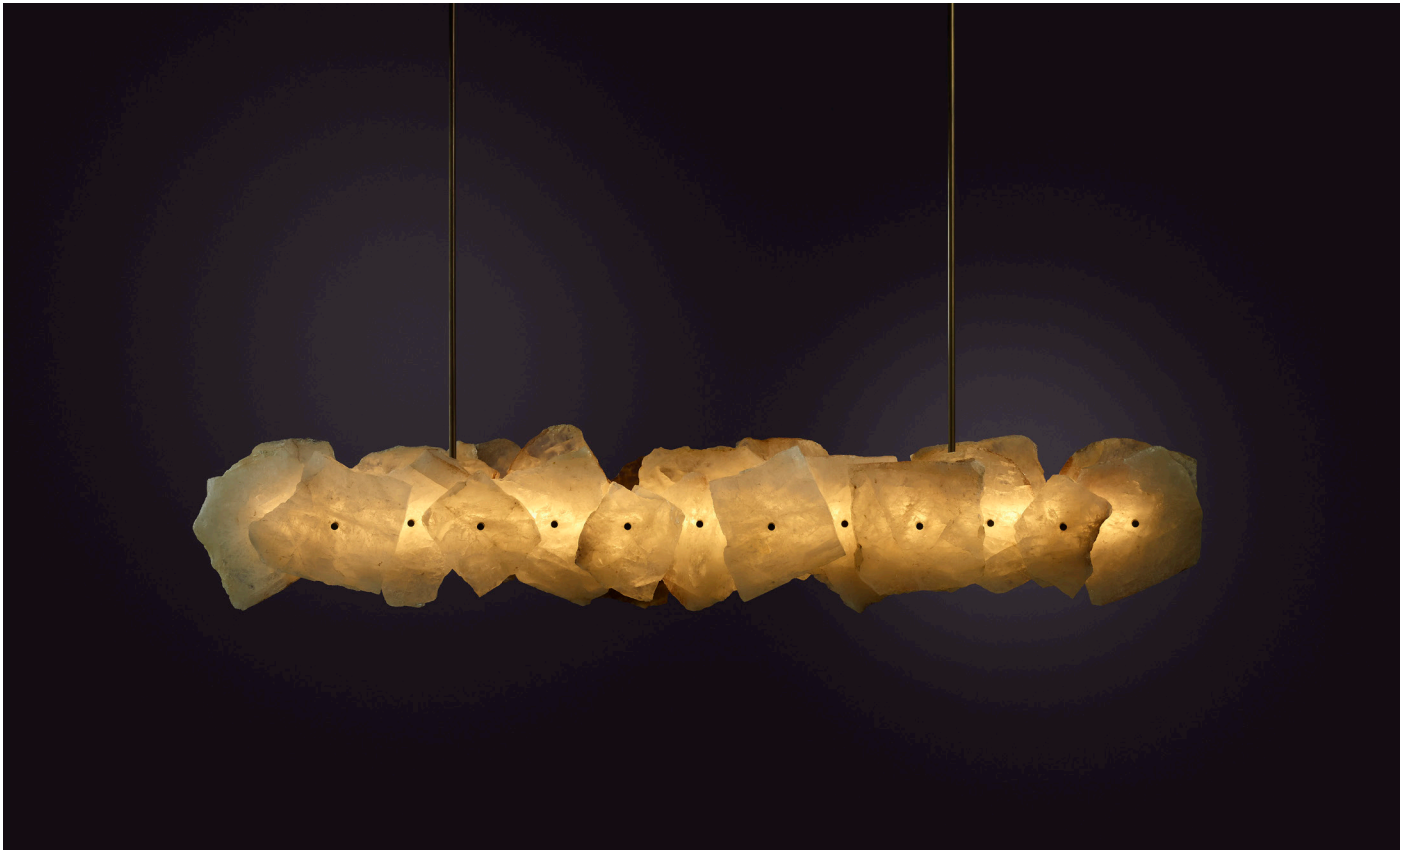

## PETRA II LINEAR 1800

PETRA (from the Greek Πέτρα, meaning stone) celebrates the subtleties and complexities of quartz. Quartz was highly revered by the ancients who believed that it was eternally frozen ice, miraculous because it was divinely forged. Prized for its mythic origin, its strength and its lustre, quartz has long been used to articulate sacred objects.

Every PETRA embodies an individual stone biography, the resonance of formation made visible by individual colouration, translucency and veiny detail. PETRA amplifies the mythical and geological properties of quartz, merging fire and ice in stone.

# PETRA II LINEAR 1800

## PRODUCT OPTIONS

Quartz:  
CQ Clear Quartz  
RQ Rose Quartz  
SQ Smoky Quartz

Finishes:  
AB Aged Brass

Suspension:  
ROD Vertical Rod

Canopy:\*

- RFM Round Flush Medium
- RFL Round Flush Large
- RSM Round Surface Medium
- RSL Round Surface Large
- Linear Flush Mount
- Linear Surface Mount