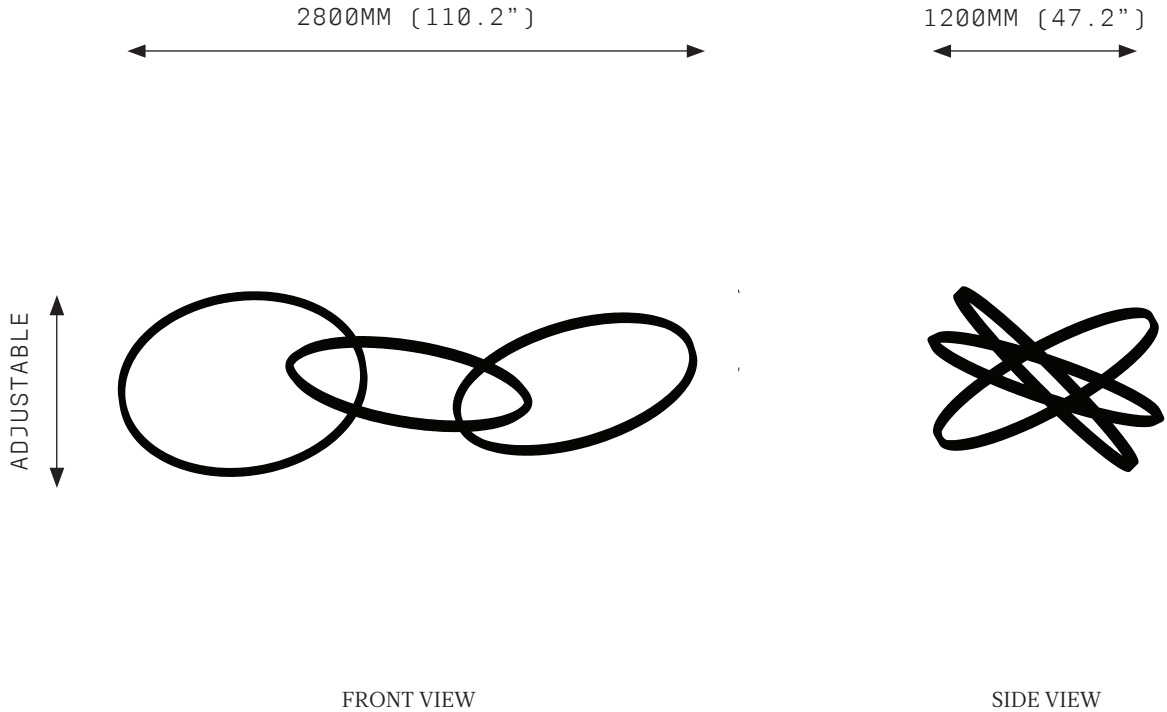

# ORACLE TRIPLET 1200-IN / 1200-EX / 1200-IN

FRONT VIEW

SIDE VIEW

**SPECIFICATIONS**

Ordering Code:  
OR.3.1200

Lamp:  
24V LED WW 2700K

Lumens:  
17465 LM

Voltage:  
24V DC

Watts:  
217W

Weight:  
Approx. 24 kg\*  
\*Exclusive of canopy

Inclusions:  
2 x Power Supply Unit x 150W

Exclusions:  
User Interface, Dimmer Unit

**PRODUCT OPTIONS**

Finishes:  
AB Aged Brass  
BB Brushed Brass  
HRB Hand Rubbed Brass  
DB Dark Bronze  
MP Mottled Patina