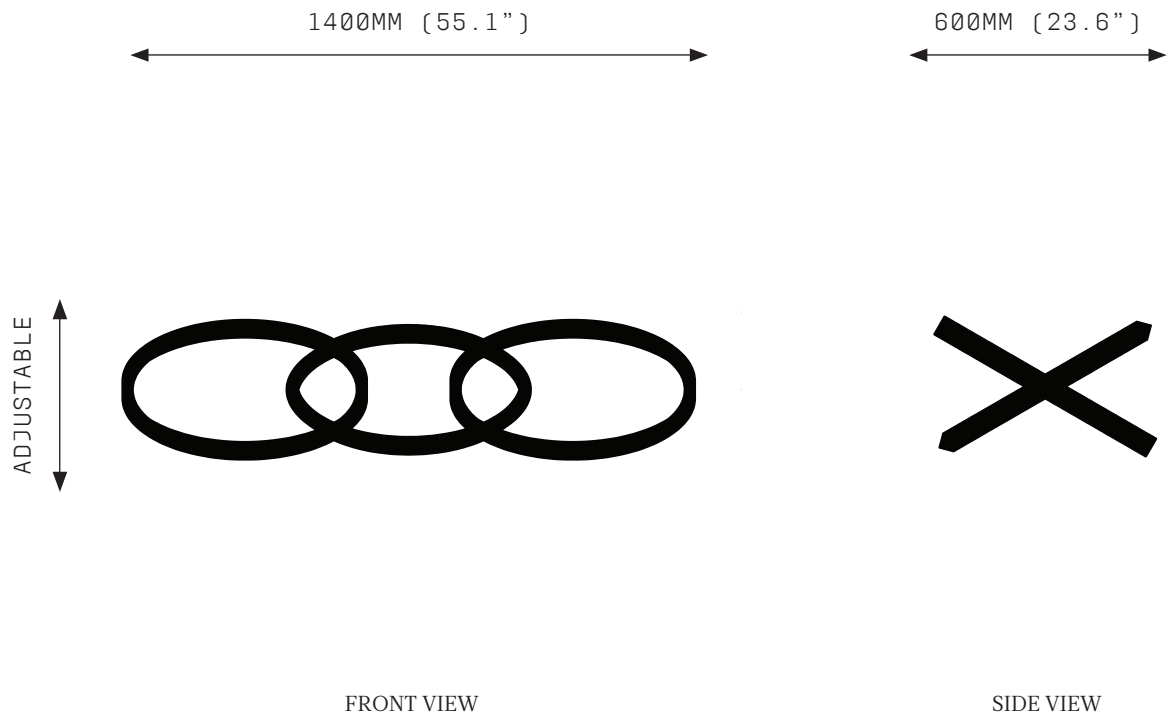

## ORACLE TRIPLET 600-IN / 600-EX / 600-IN

Classical antiquity states an oracle was a medium through which gods spoke directly to people. Providing prophesy and wise counsel, an oracle was a bridge between worlds seen and unseen.

# ORACLE TRIPLET 600-IN / 600-EX / 600-IN

FRONT VIEW

SIDE VIEW

**SPECIFICATIONS**

Ordering Code:  
OR.3.600

Lamp:  
24V LED WW 2700K

Lumens:  
8732 LM

Voltage:  
24V DC

Watts:  
108W

Weight:  
Approx. 13 kg\*  
\*Exclusive of canopy

Inclusions:  
Power Supply Unit x 150W

Exclusions:  
User Interface, Dimmer Unit

**PRODUCT OPTIONS**

Finishes:  
AB Aged Brass  
BB Brushed Brass  
HRB Hand Rubbed Brass  
DB Dark Bronze  
MP Mottled Patina