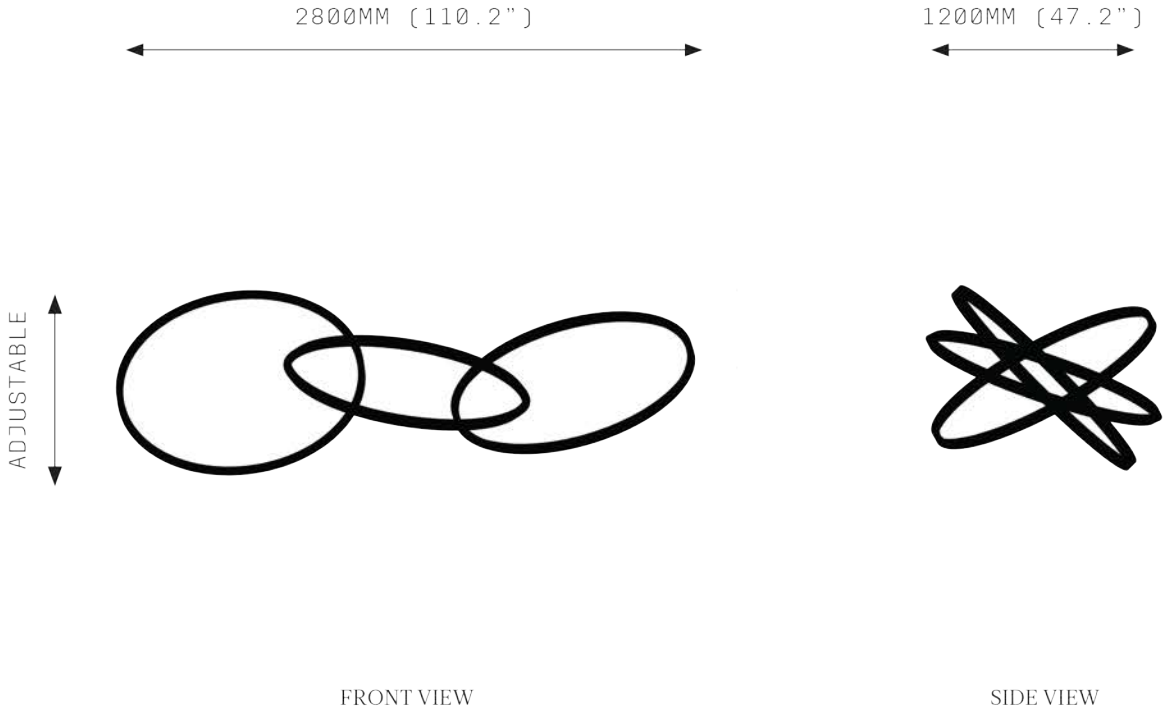

SPECIFICATIONS

Ordering Code:
OR.3.1200

Lamp:
24V LED WW 2700K

Lumens:
17465 LM

Voltage:
24V DC

Watts:
217W

Weight:
Approx. 24 kg*
*Exclusive of canopy

Inclusions:
2 x Power Supply Unit x 150W