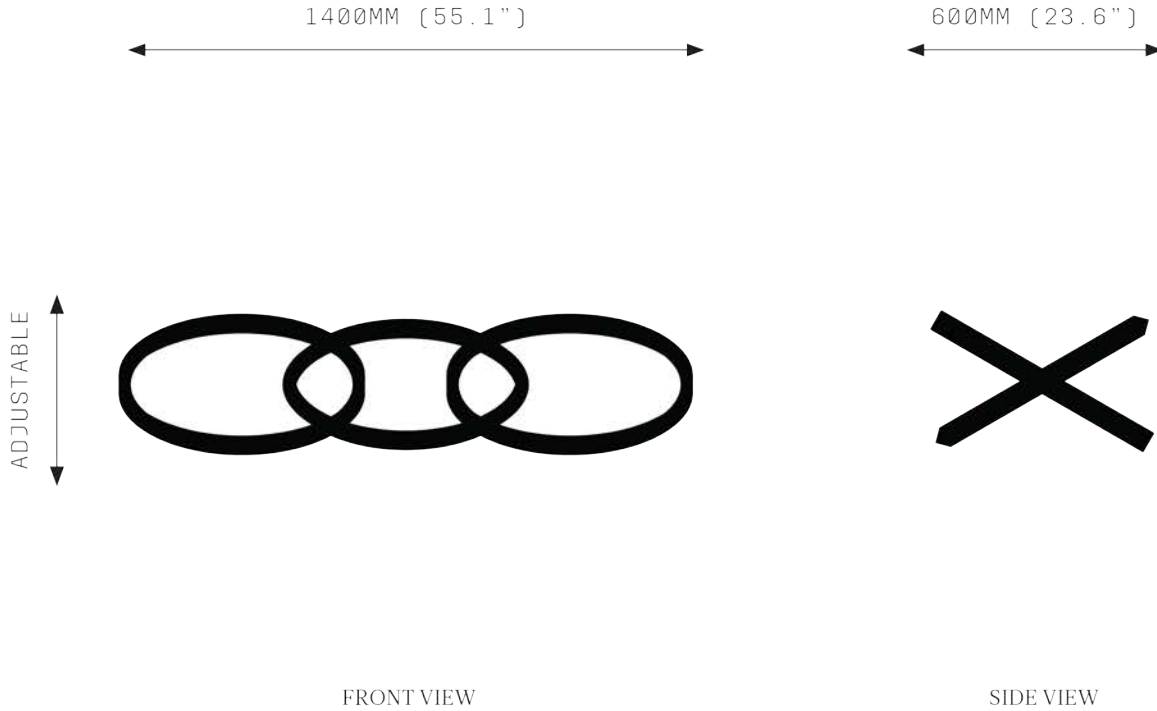

ORACLE TRIPLET 600-IN / 600-EX / 600-IN

Classical antiquity states an oracle was a medium through which gods spoke directly to people. Providing prophesy and wise counsel, an oracle was a bridge between worlds seen and unseen.

Sculptural in presence, resonating with mysterious symbolism, brass interlocking rings dance in midair, ORACLE bridges Bronze Age sensibilities and 21st century minimalism.

ORACLE TRIPLET 600-IN / 600-EX / 600-IN

FRONT VIEW

SIDE VIEW

SPECIFICATIONS

Ordering Code:
OR.3.600

Lamp:
24V LED WW 2700K

Lumens:
8732 LM

Voltage:
24V DC

Watts:
108W

Weight:
Approx. 13 kg*
*Exclusive of canopy

Inclusions:
Power Supply Unit x 150W

Exclusions:
User Interface, Dimmer Unit

PRODUCT OPTIONS

Finishes:
AB Aged Brass
BB Brushed Brass
HRB Hand Rubbed Brass
DB Dark Bronze
MP Mottled Patina