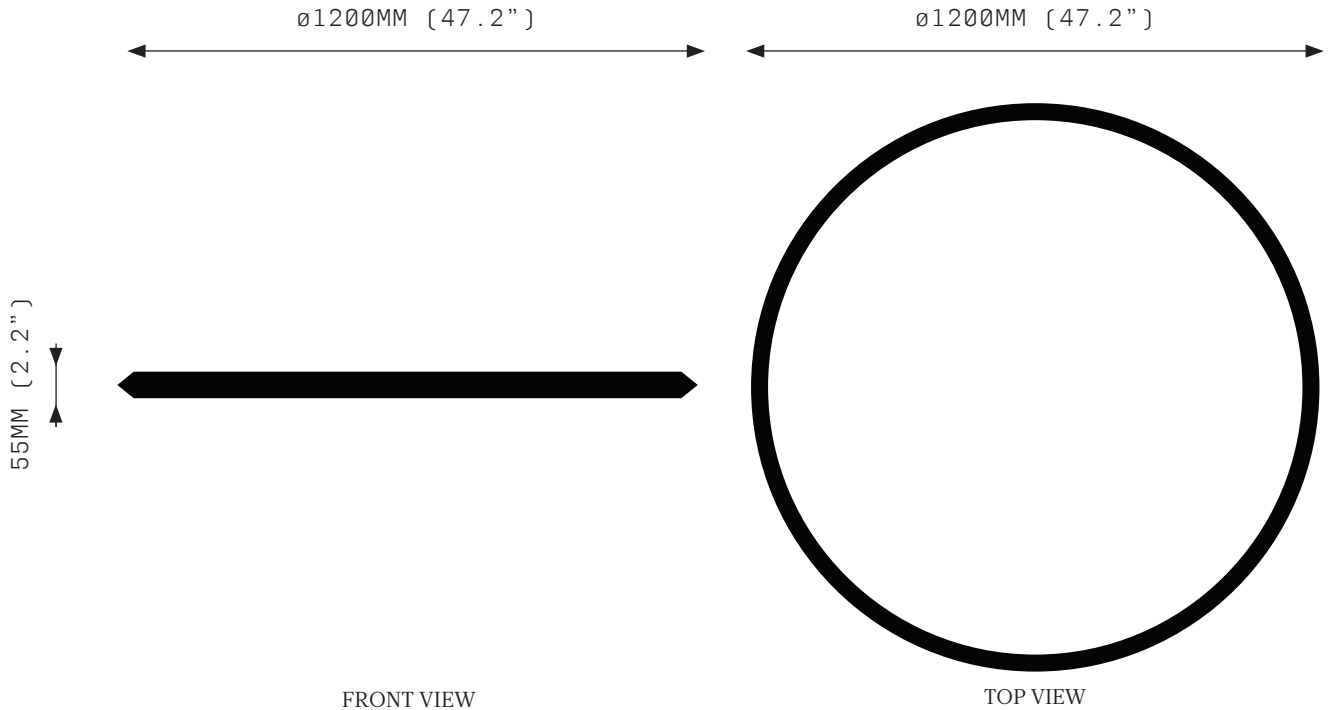

ORACLE SINGLE 1200

SPECIFICATIONS

Ordering Code:
OR.1.1200

Lamp:
24V LED WW 2700K

Lumens:
5717 LM

Voltage:
24V DC

Watts:
72W

Weight:
Approx. 8 kg*
*Exclusive of canopy

Inclusions:
Power Supply Unit x 100W

Exclusions:
User Interface, Dimmer Unit

PRODUCT OPTIONS

Finishes:
AB Aged Brass
BB Brushed Brass
HRB Hand Rubbed Brass
DB Dark Bronze
MP Mottled Patina

Suspension:
A-CAB Angled Cable
V-CAB Vertical Cable

Canopy:*

RFM	Round Flush Medium
RFL	Round Flush Large
RSM	Round Surface Medium
RSL	Round Surface Large

*Also available with Magical Suspension
*Refer to Canopy Specification Guide

WARRANTY

3 Years Fixture
3 Years Power Supply Unit
3 Years LED

Oracle is a solid fixture that will require very little maintenance over the years.

If your Oracle is treated with care, it will shine brightly for many years to come.

Contact us for custom variations.

Installation should only be undertaken by a qualified professional