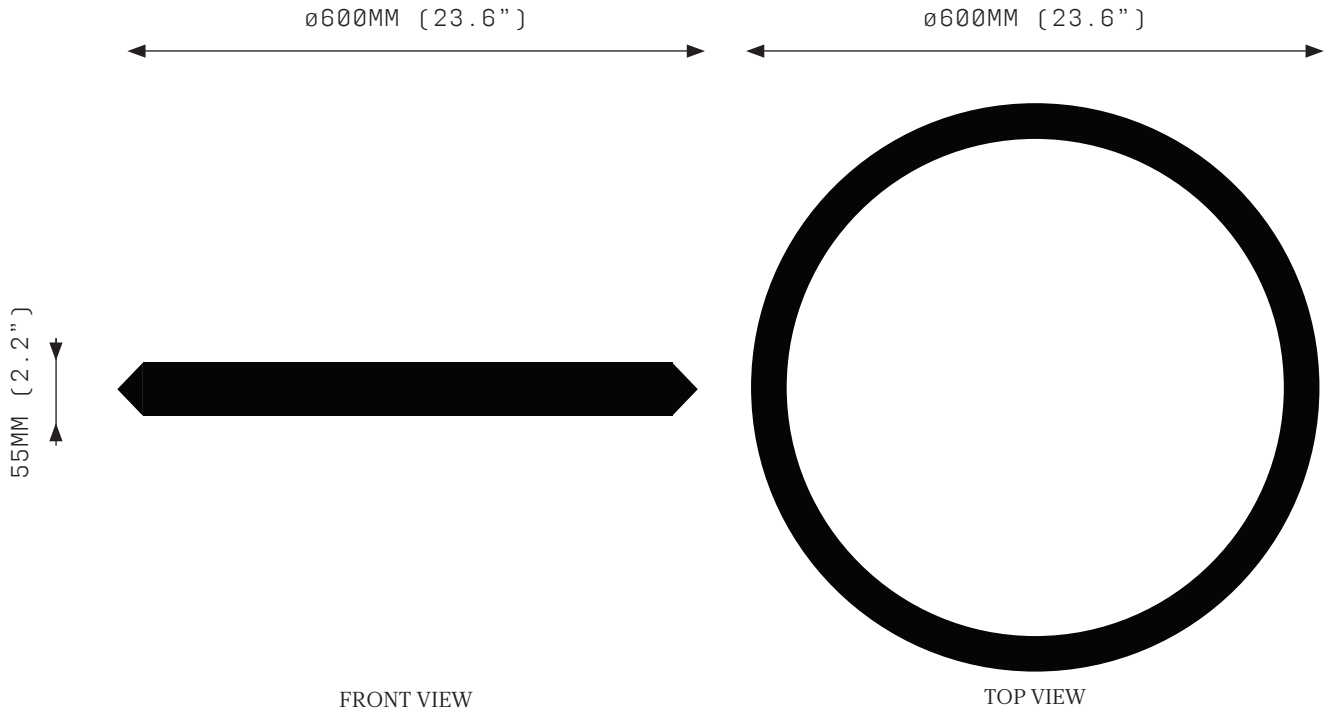

ORACLE SINGLE 600

FRONT VIEW

TOP VIEW

SPECIFICATIONS

Ordering Code:
OR.1.600

Lamp:
24V LED WW 2700K

Lumens:
2781 LM

Voltage:
24V DC

Watts:
36W

Weight:
Approx. 4.5 kg*
*Exclusive of canopy

Inclusions:
Power Supply Unit x 60W

Exclusions:
User Interface, Dimmer Unit

PRODUCT OPTIONS

Finishes:
AB Aged Brass
BB Brushed Brass
HRB Hand Rubbed Brass
DB Dark Bronze
MP Mottled Patina

Suspension:
A-CAB Angled Cable
V-CAB Vertical Cable

Canopy:*

RFM Round Flush Medium
RFL Round Flush Large
RSM Round Surface Medium
RSL Round Surface Large

*Also available with Magical
Suspension
*Refer to Canopy Specification
Guide

WARRANTY

3 Years Fixture
3 Years Power Supply Unit
3 Years LED

Oracle is a solid fixture
that will require very little
maintenance over the years.

If your Oracle is treated
with care, it will shine
brightly for many years
to come.

Contact us for custom
variations.

Installation should only
be undertaken by a qualified
professional